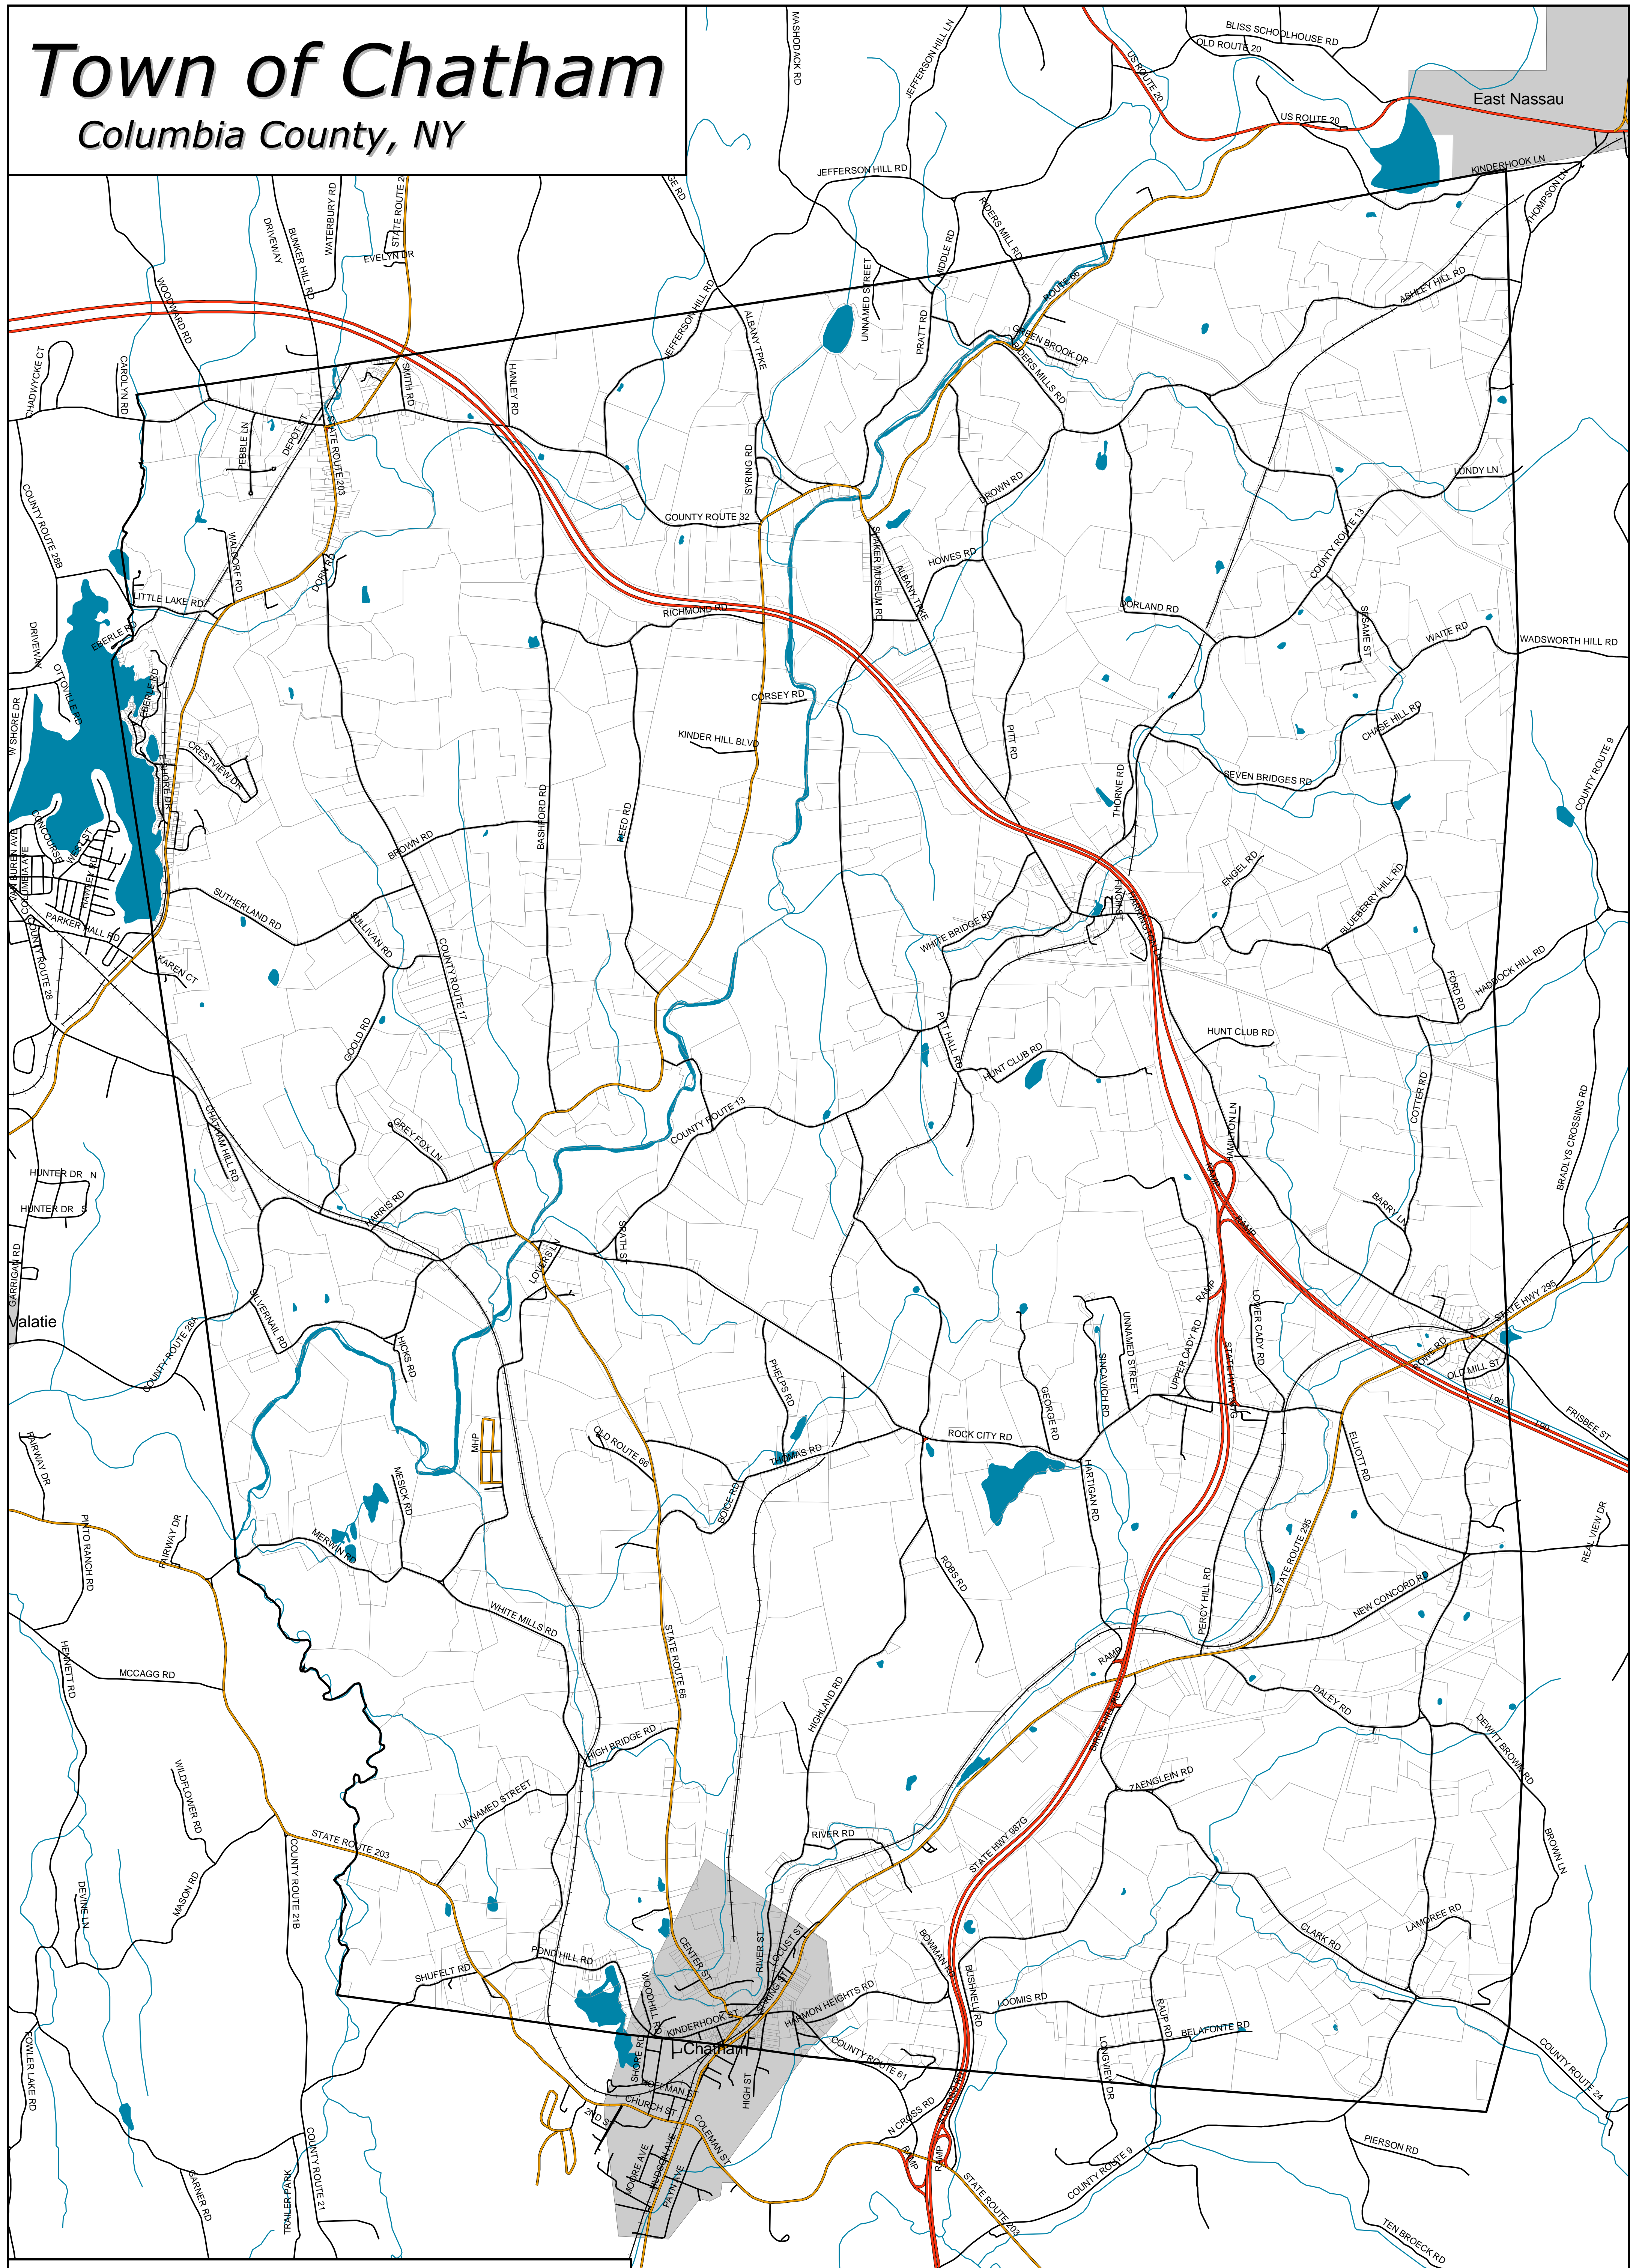

# Town of Chatham

## Columbia County, NY

### Roads and Property Boundaries

	Town Boundary		Primary Highway
	Village Boundaries		Secondary Road-State or County
	Property Boundaries		Local Road
	Water Features		Railroads
	Streams		

Community Planning & Environmental Associates