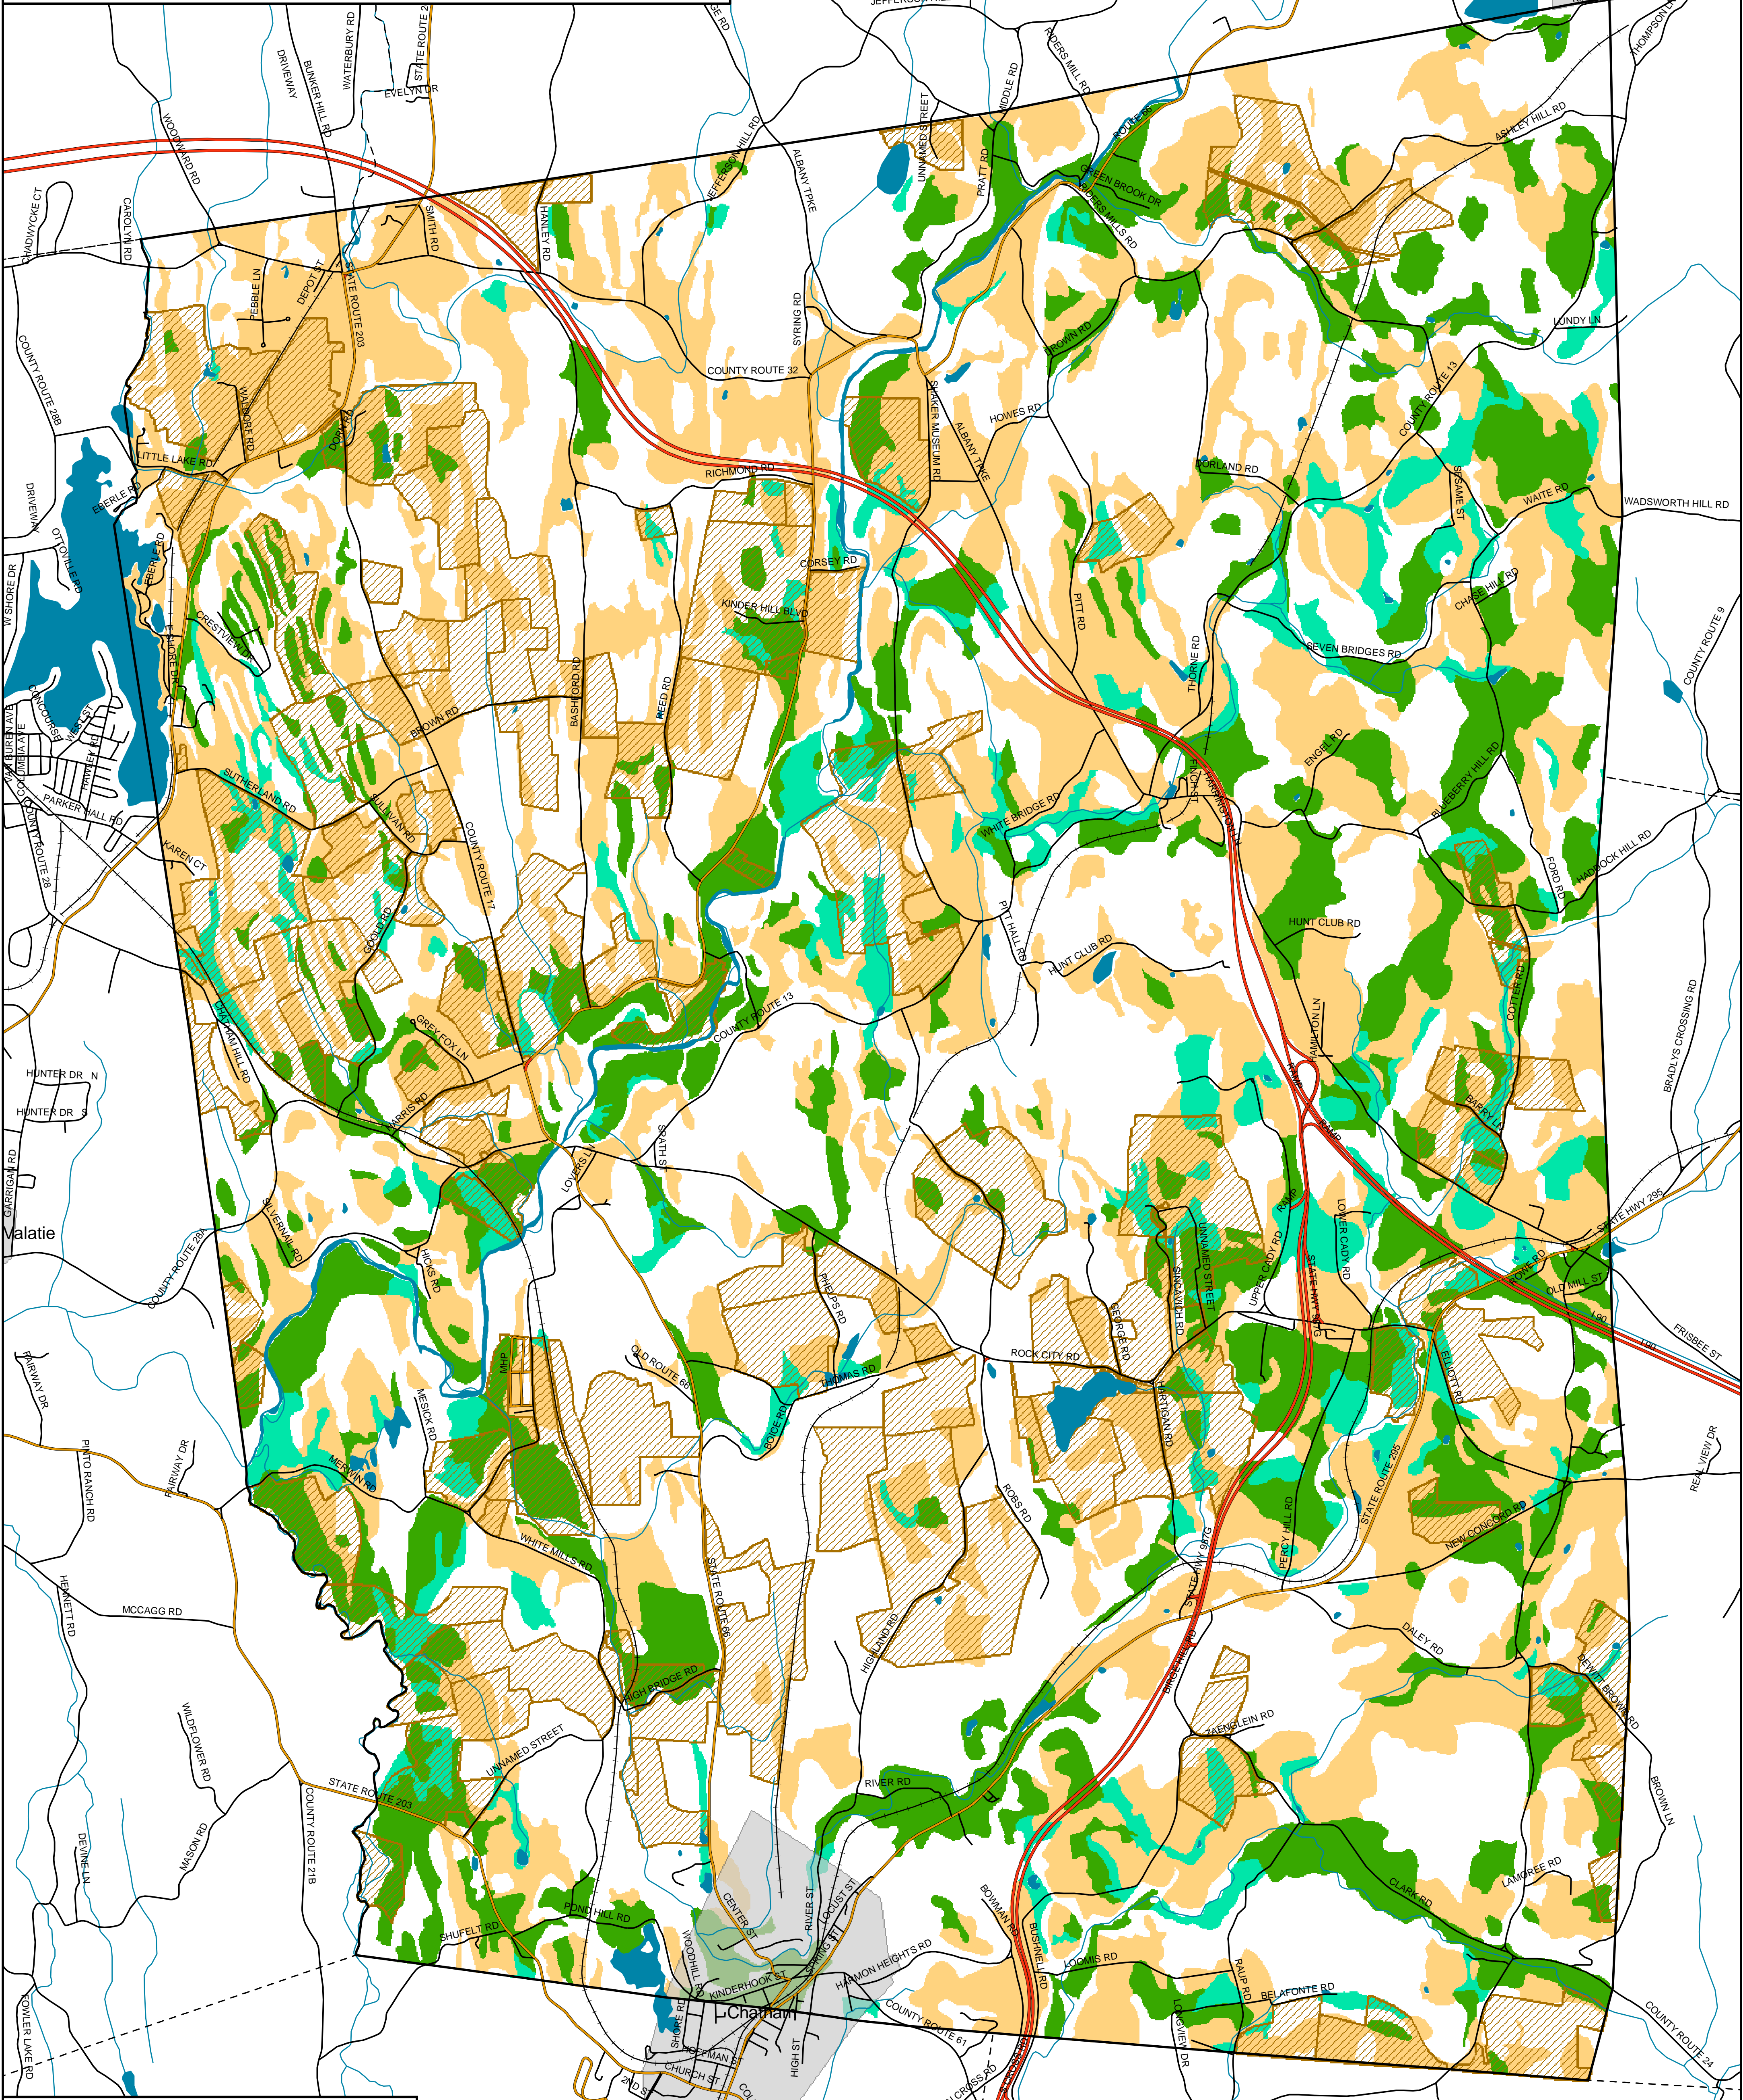

Town of Chatham

Columbia County, NY

Farmland

- Town Boundary
- Village Boundaries
- Water Features
- Streams
- Agriculture Class Parcels
- Farmland Soils**
- All areas are prime farmland
- Prime farmland if drained
- Farmland of statewide importance