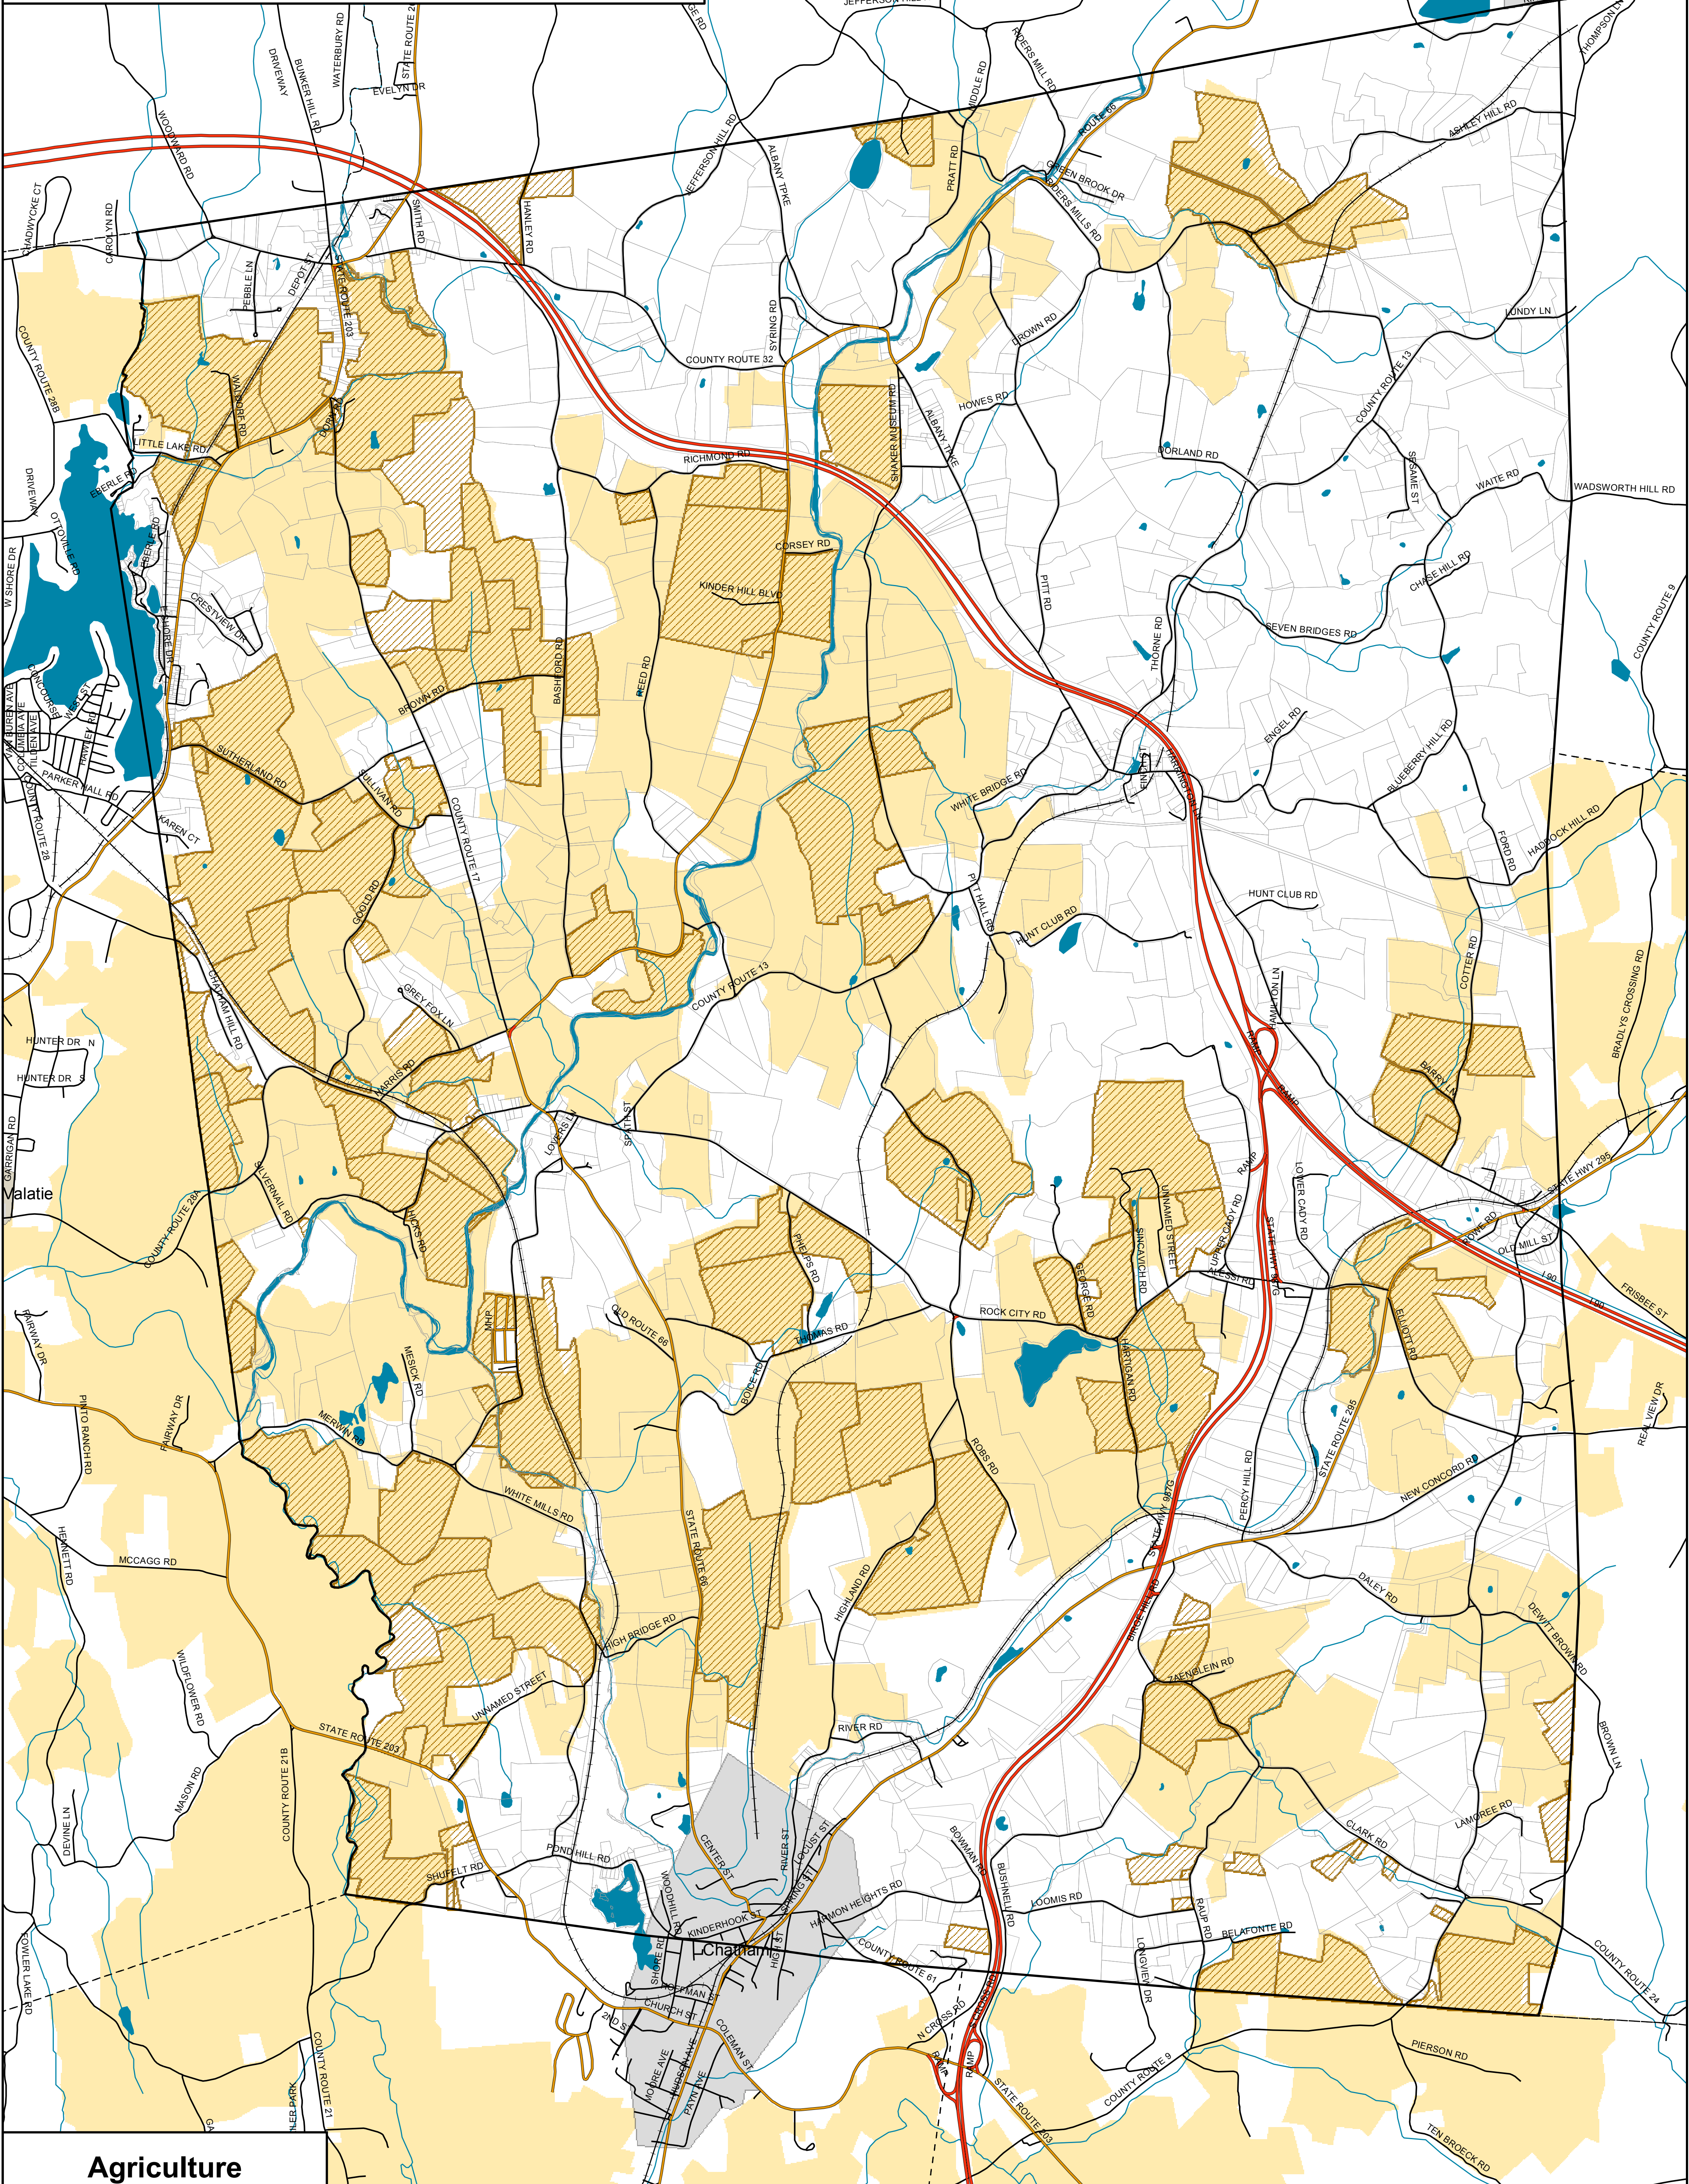

# Town of Chatham

## Columbia County, NY

**Agriculture**

- Town Boundary
- Village Boundaries
- Water Features
- Streams
- Agricultural Districts
- Agriculture Class Parcels

N

Draft Map Date:  
5-3-2009

0      0.5      1      2 Miles