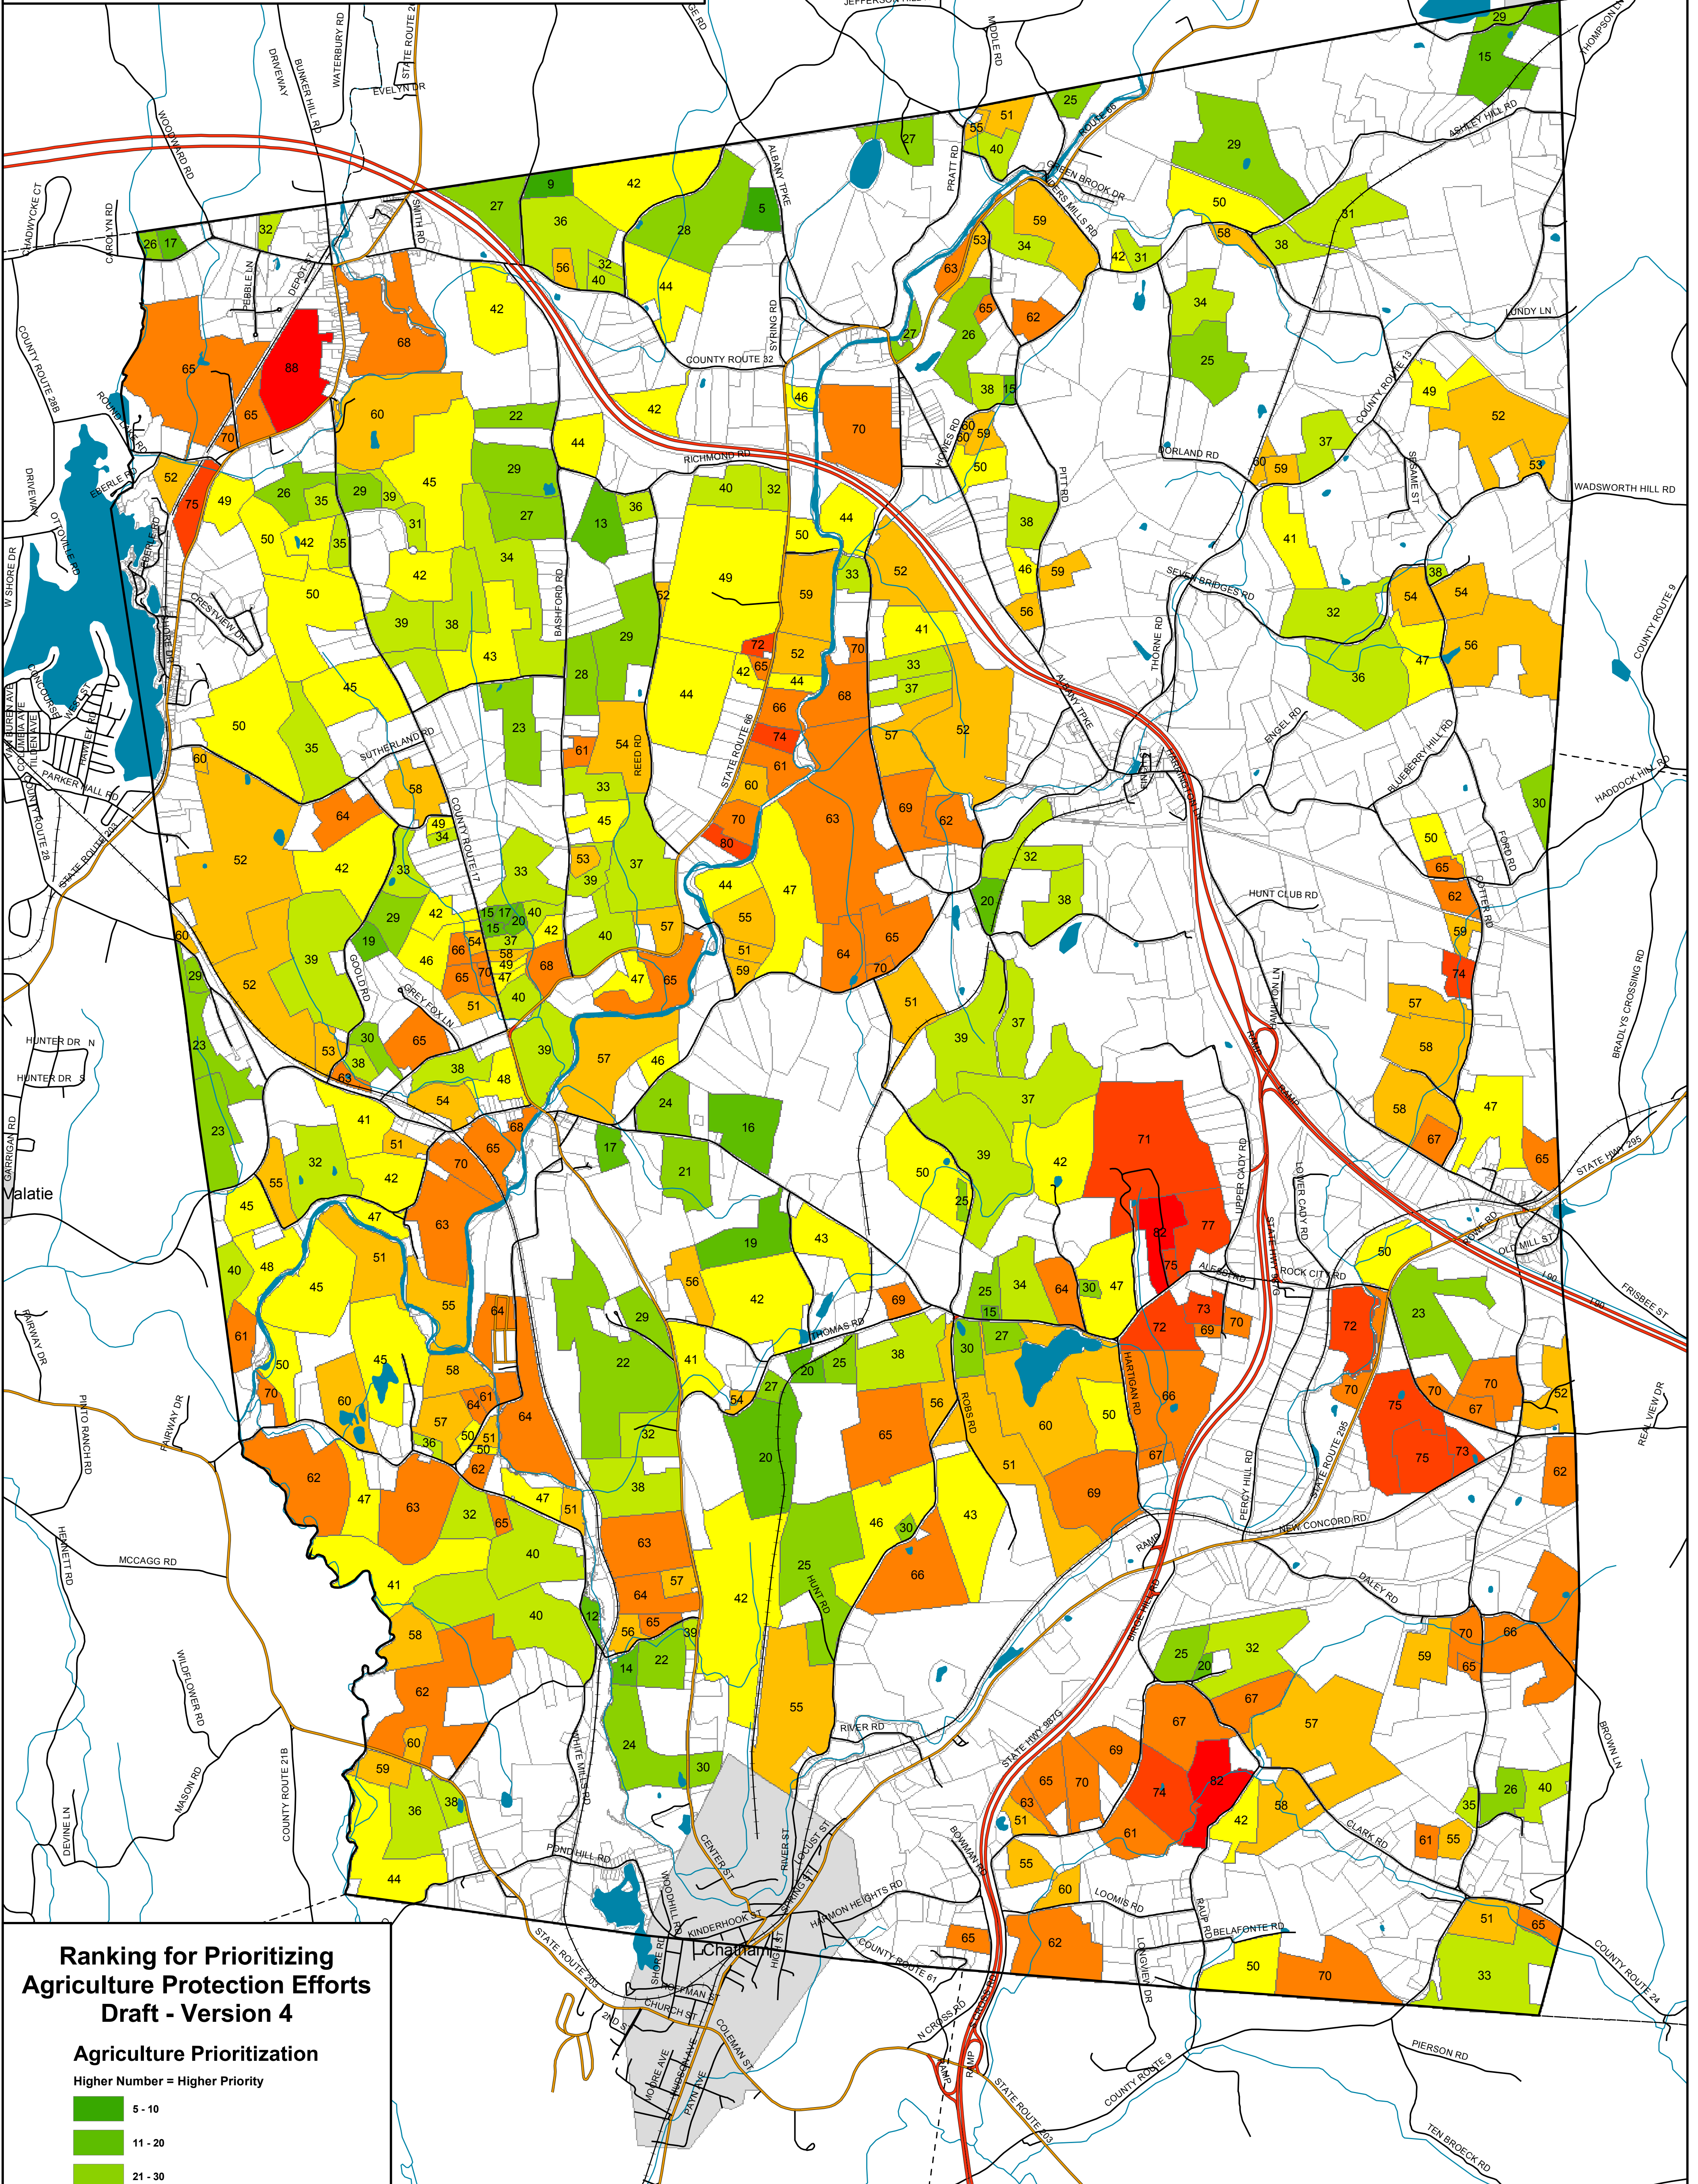

# Town of Chatham

## Columbia County, NY

### Ranking for Prioritizing Agriculture Protection Efforts