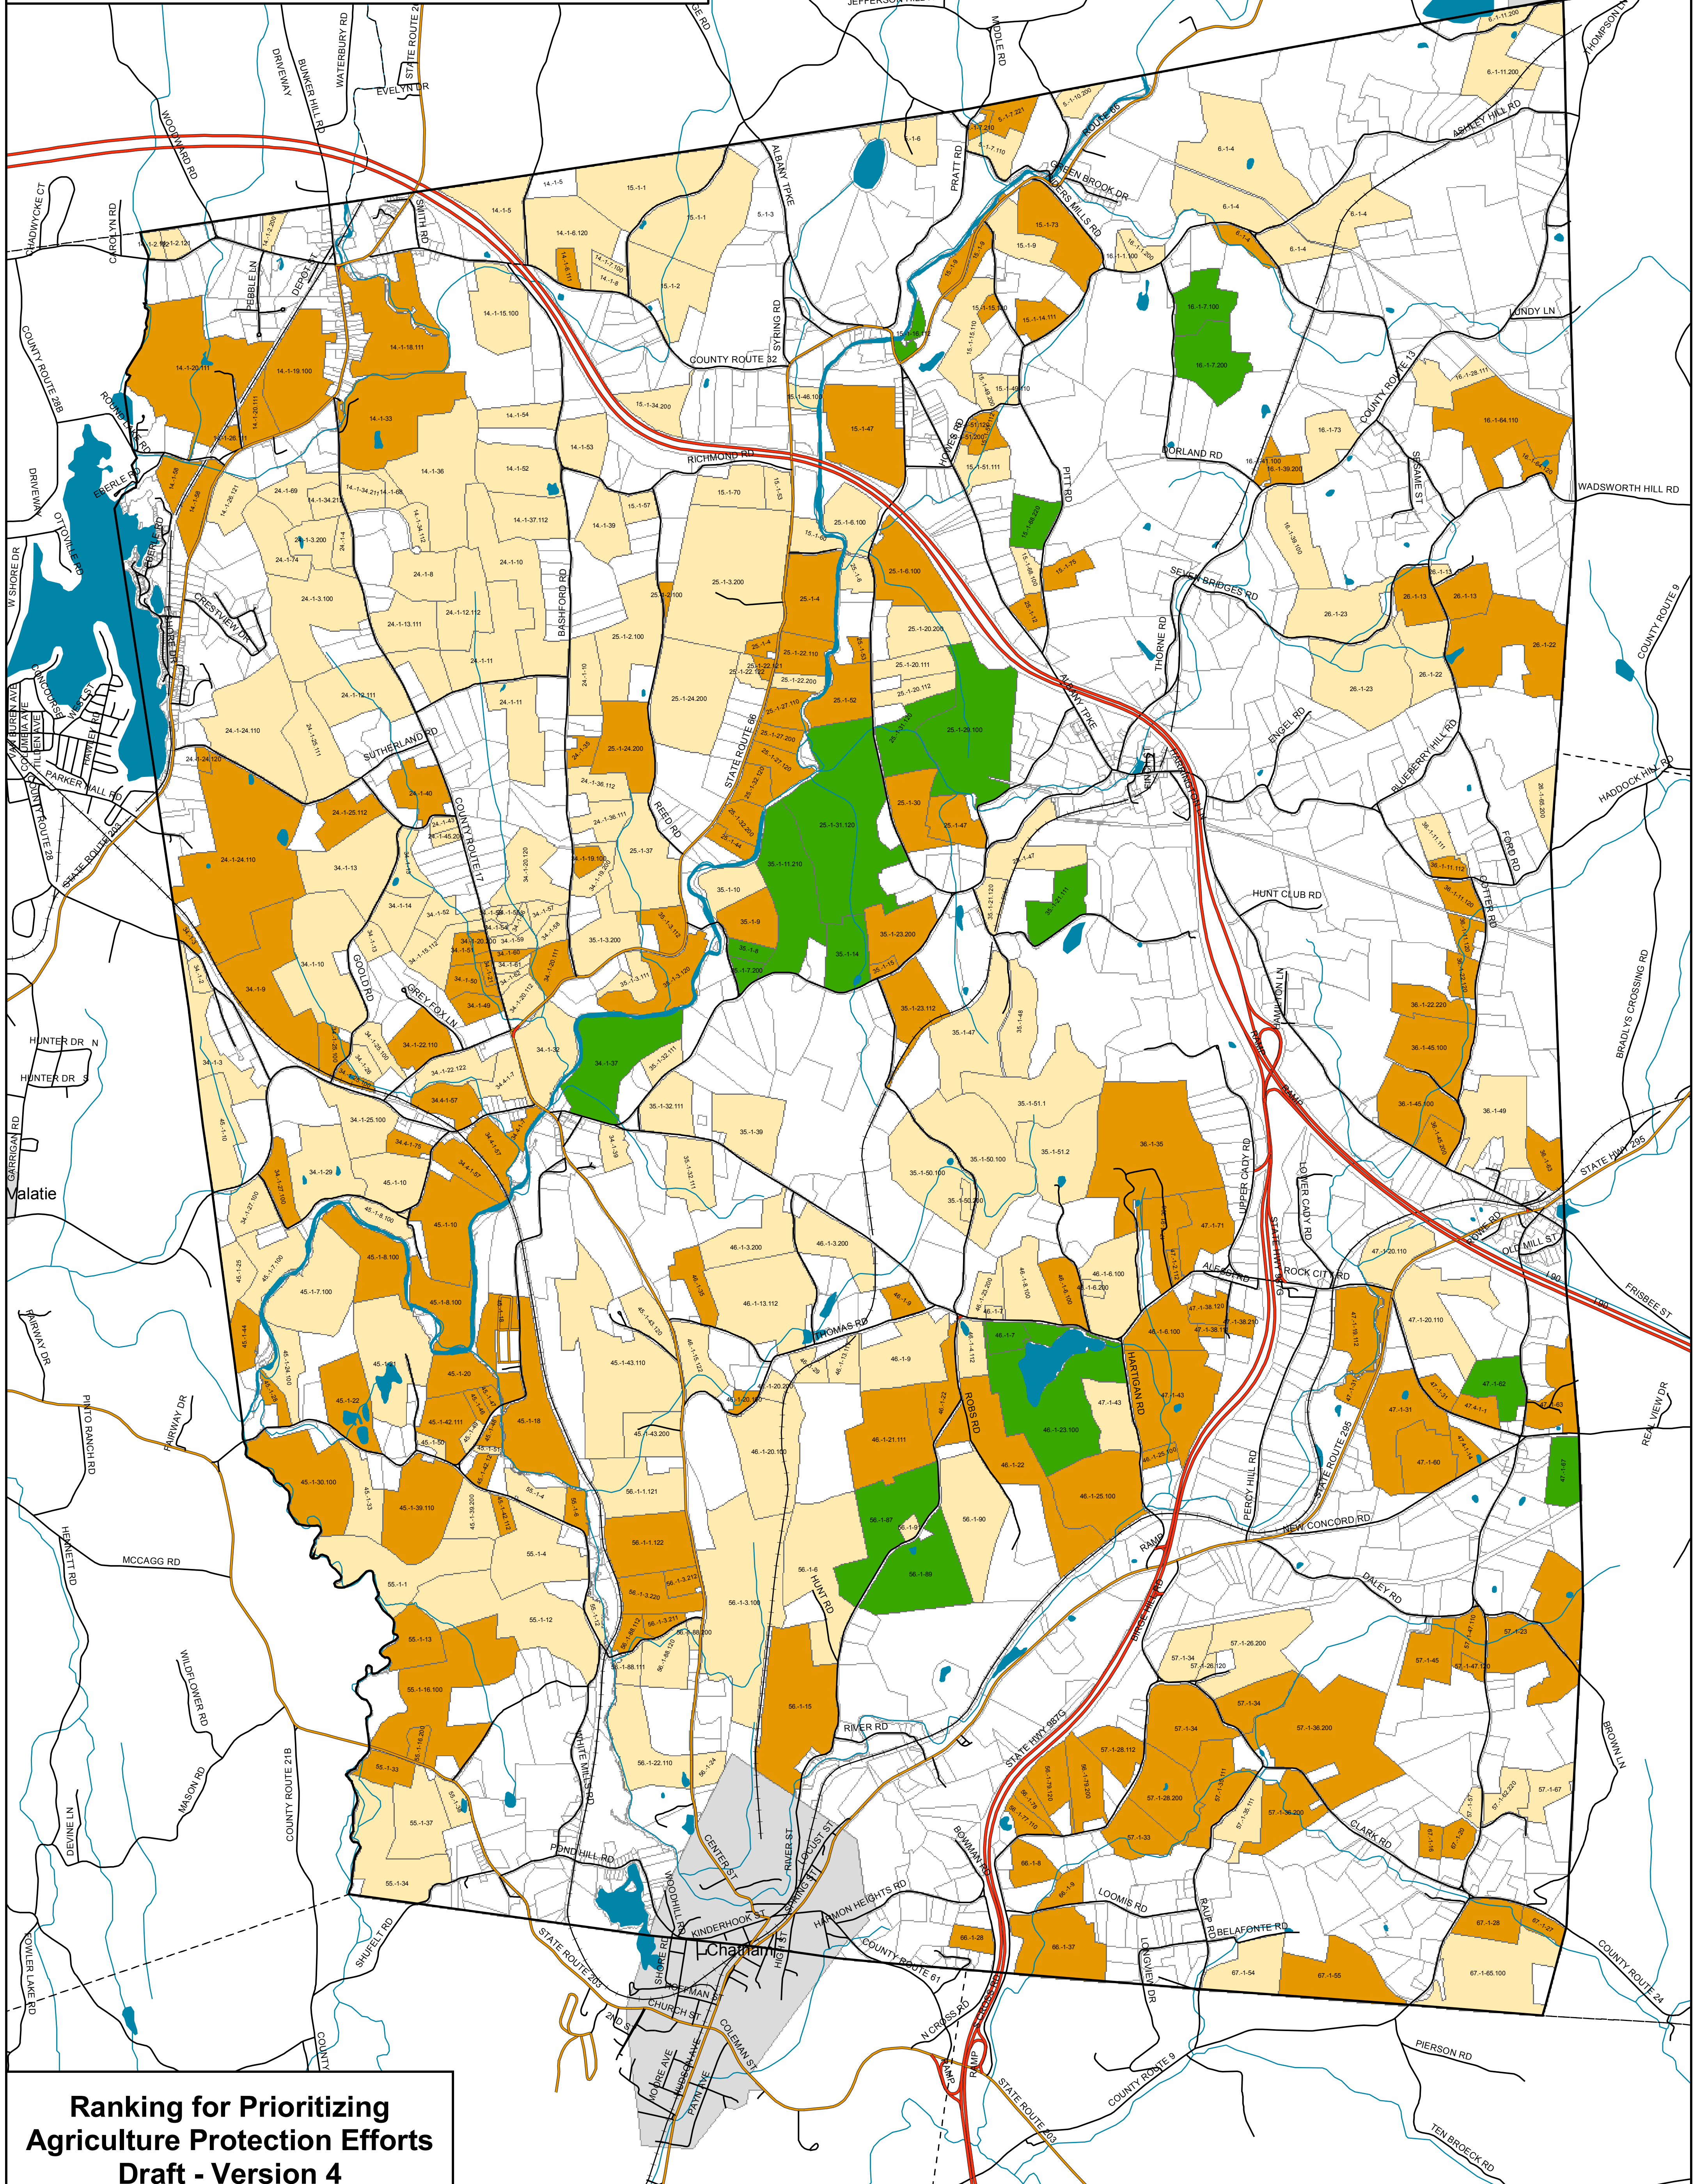

Town of Chatham

Columbia County, NY

Ranking for Prioritizing Agriculture Protection Efforts

Draft - Version 4

Two Category Classification

- Agriculture Prioritization**
Higher Number = Higher Priority
- 5 - 50
 - 51 - 88
 - Already Protected

Draft Map Date:
5-4-2009

Nan Stolzenburg, AICP - www.planningbetterplaces.com
152 Stolzenburg Road, Berne, NY 12023
Don Meltz, Planning and GIS - www.donmeltz.com