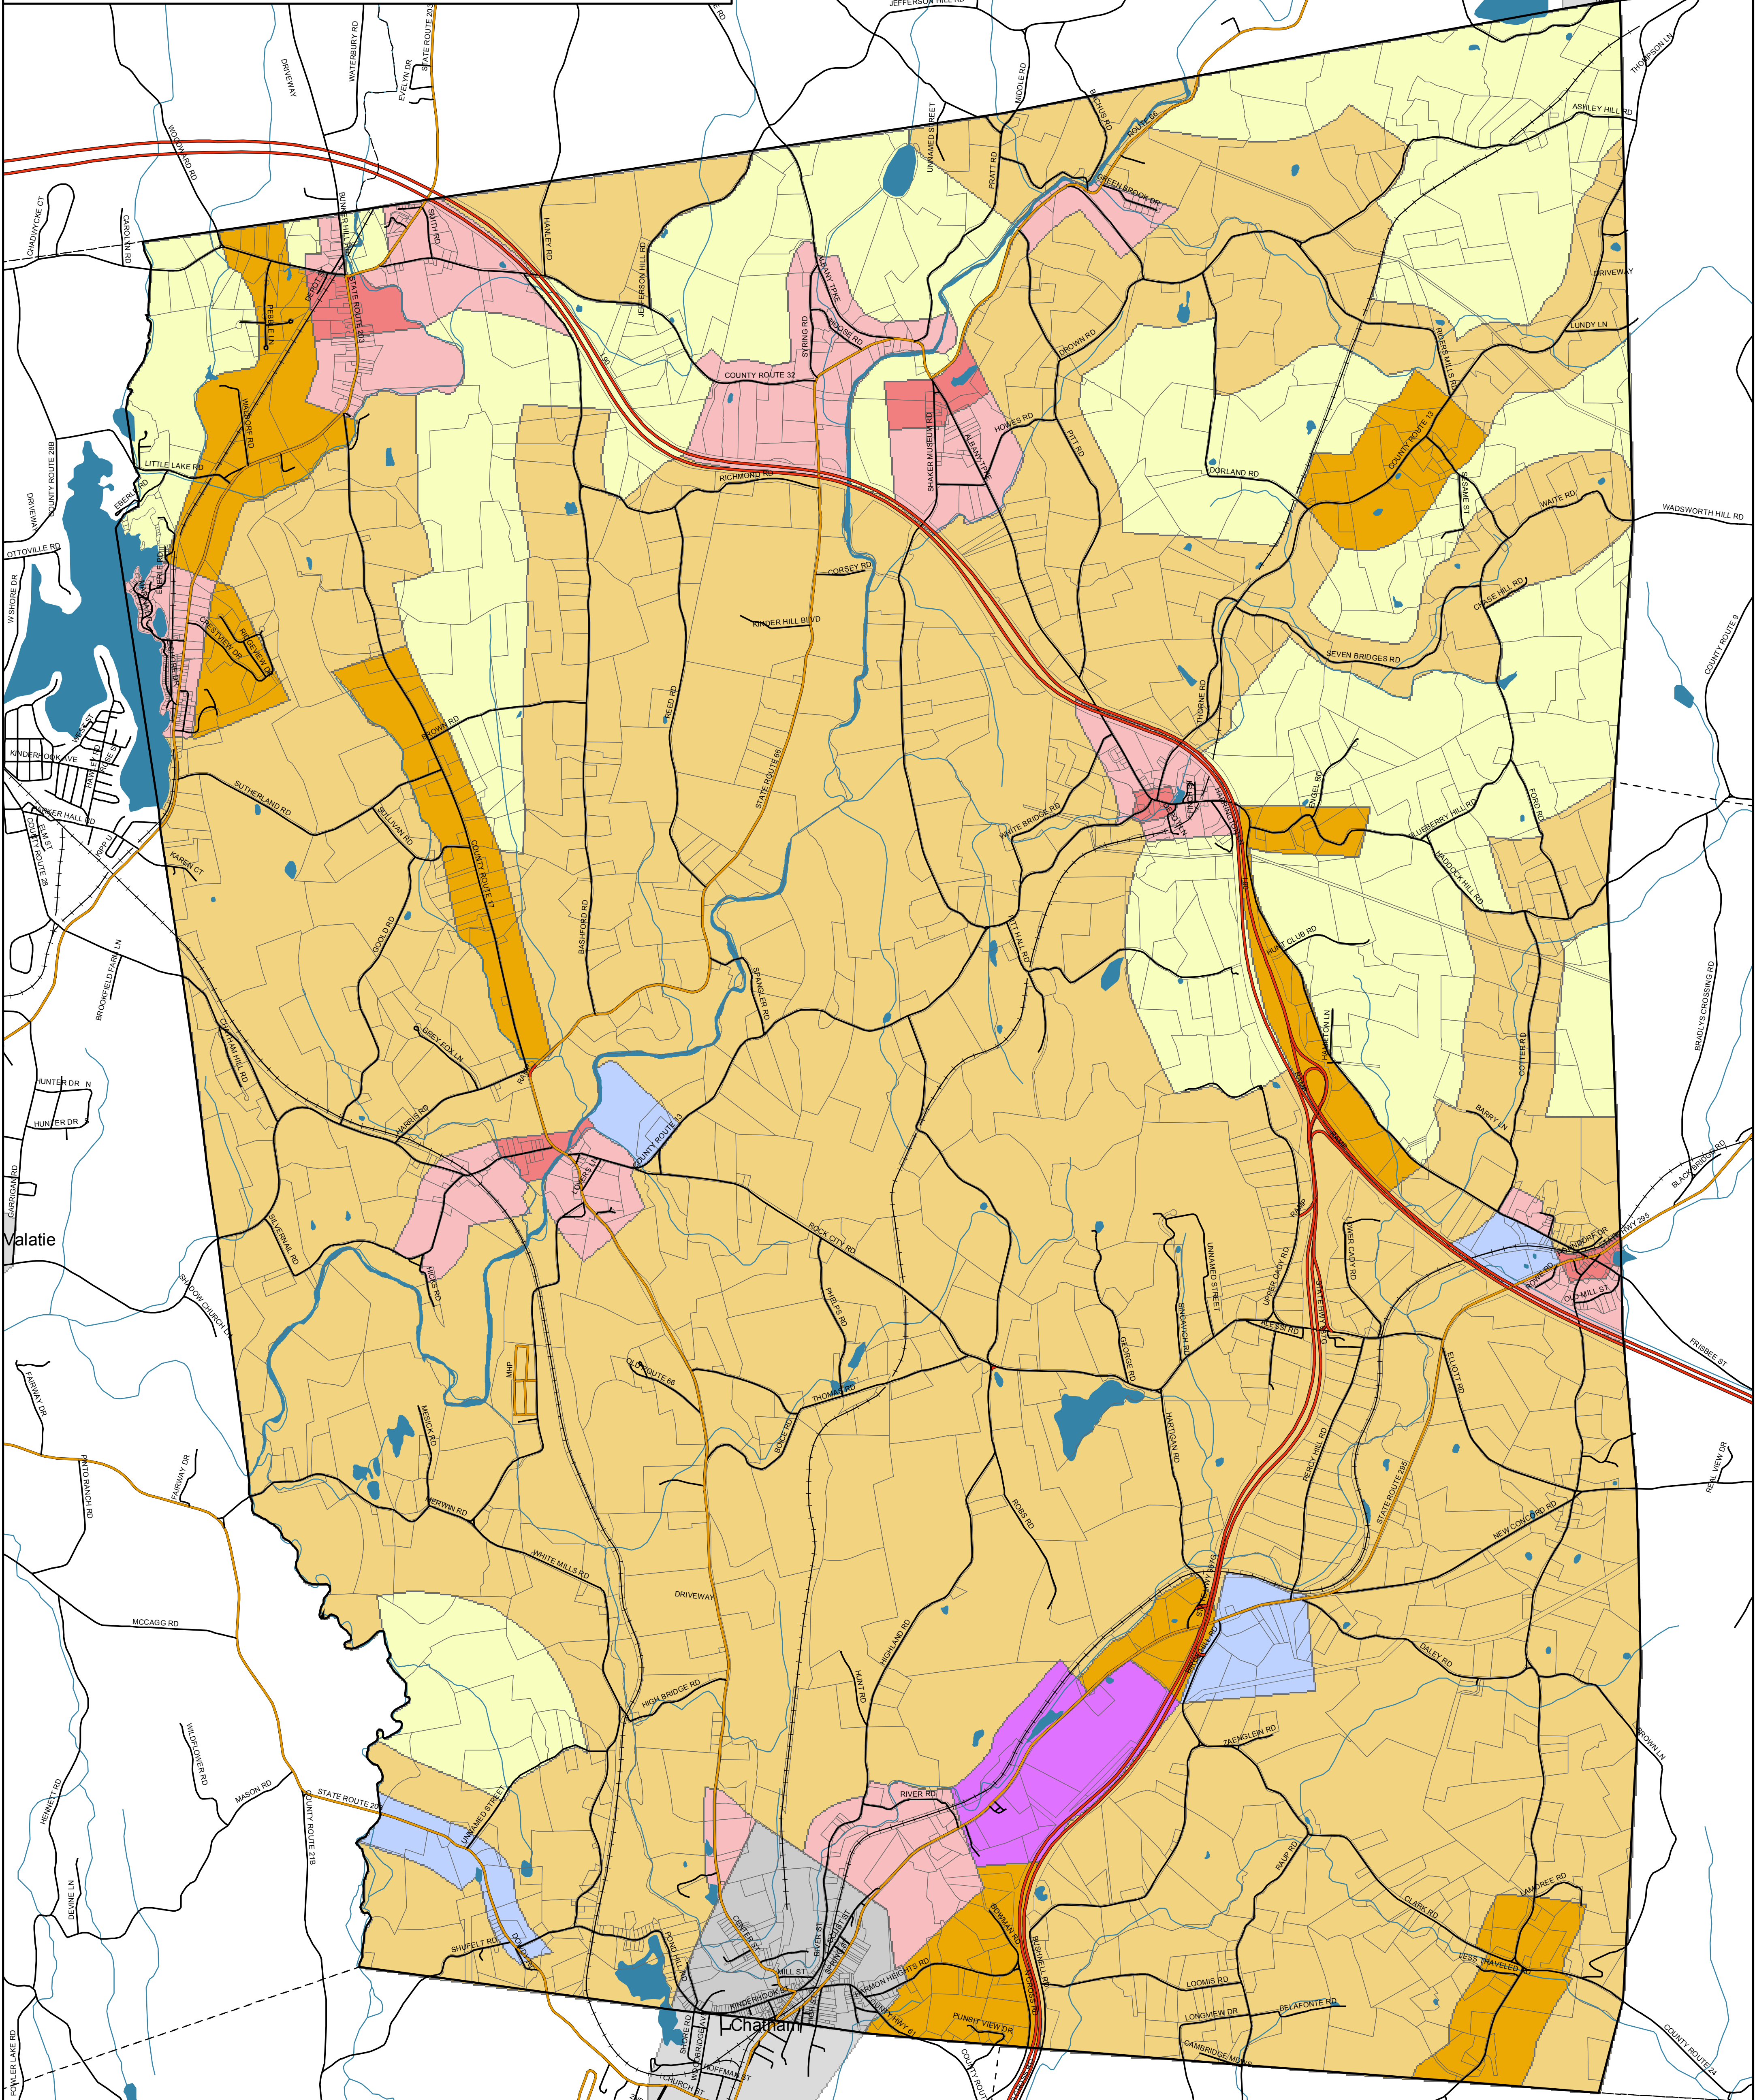

# Town of Chatham

## Columbia County, NY

**Zoning**

Town Boundary	Rural Land 1
Village Boundaries	Rural Land 2
Property Boundaries	Rural Land 3
Water Features	Hamlet 1
Streams	Hamlet 2
	Industrial
	Business
	Village

Draft Map Date:  
10-27-2004