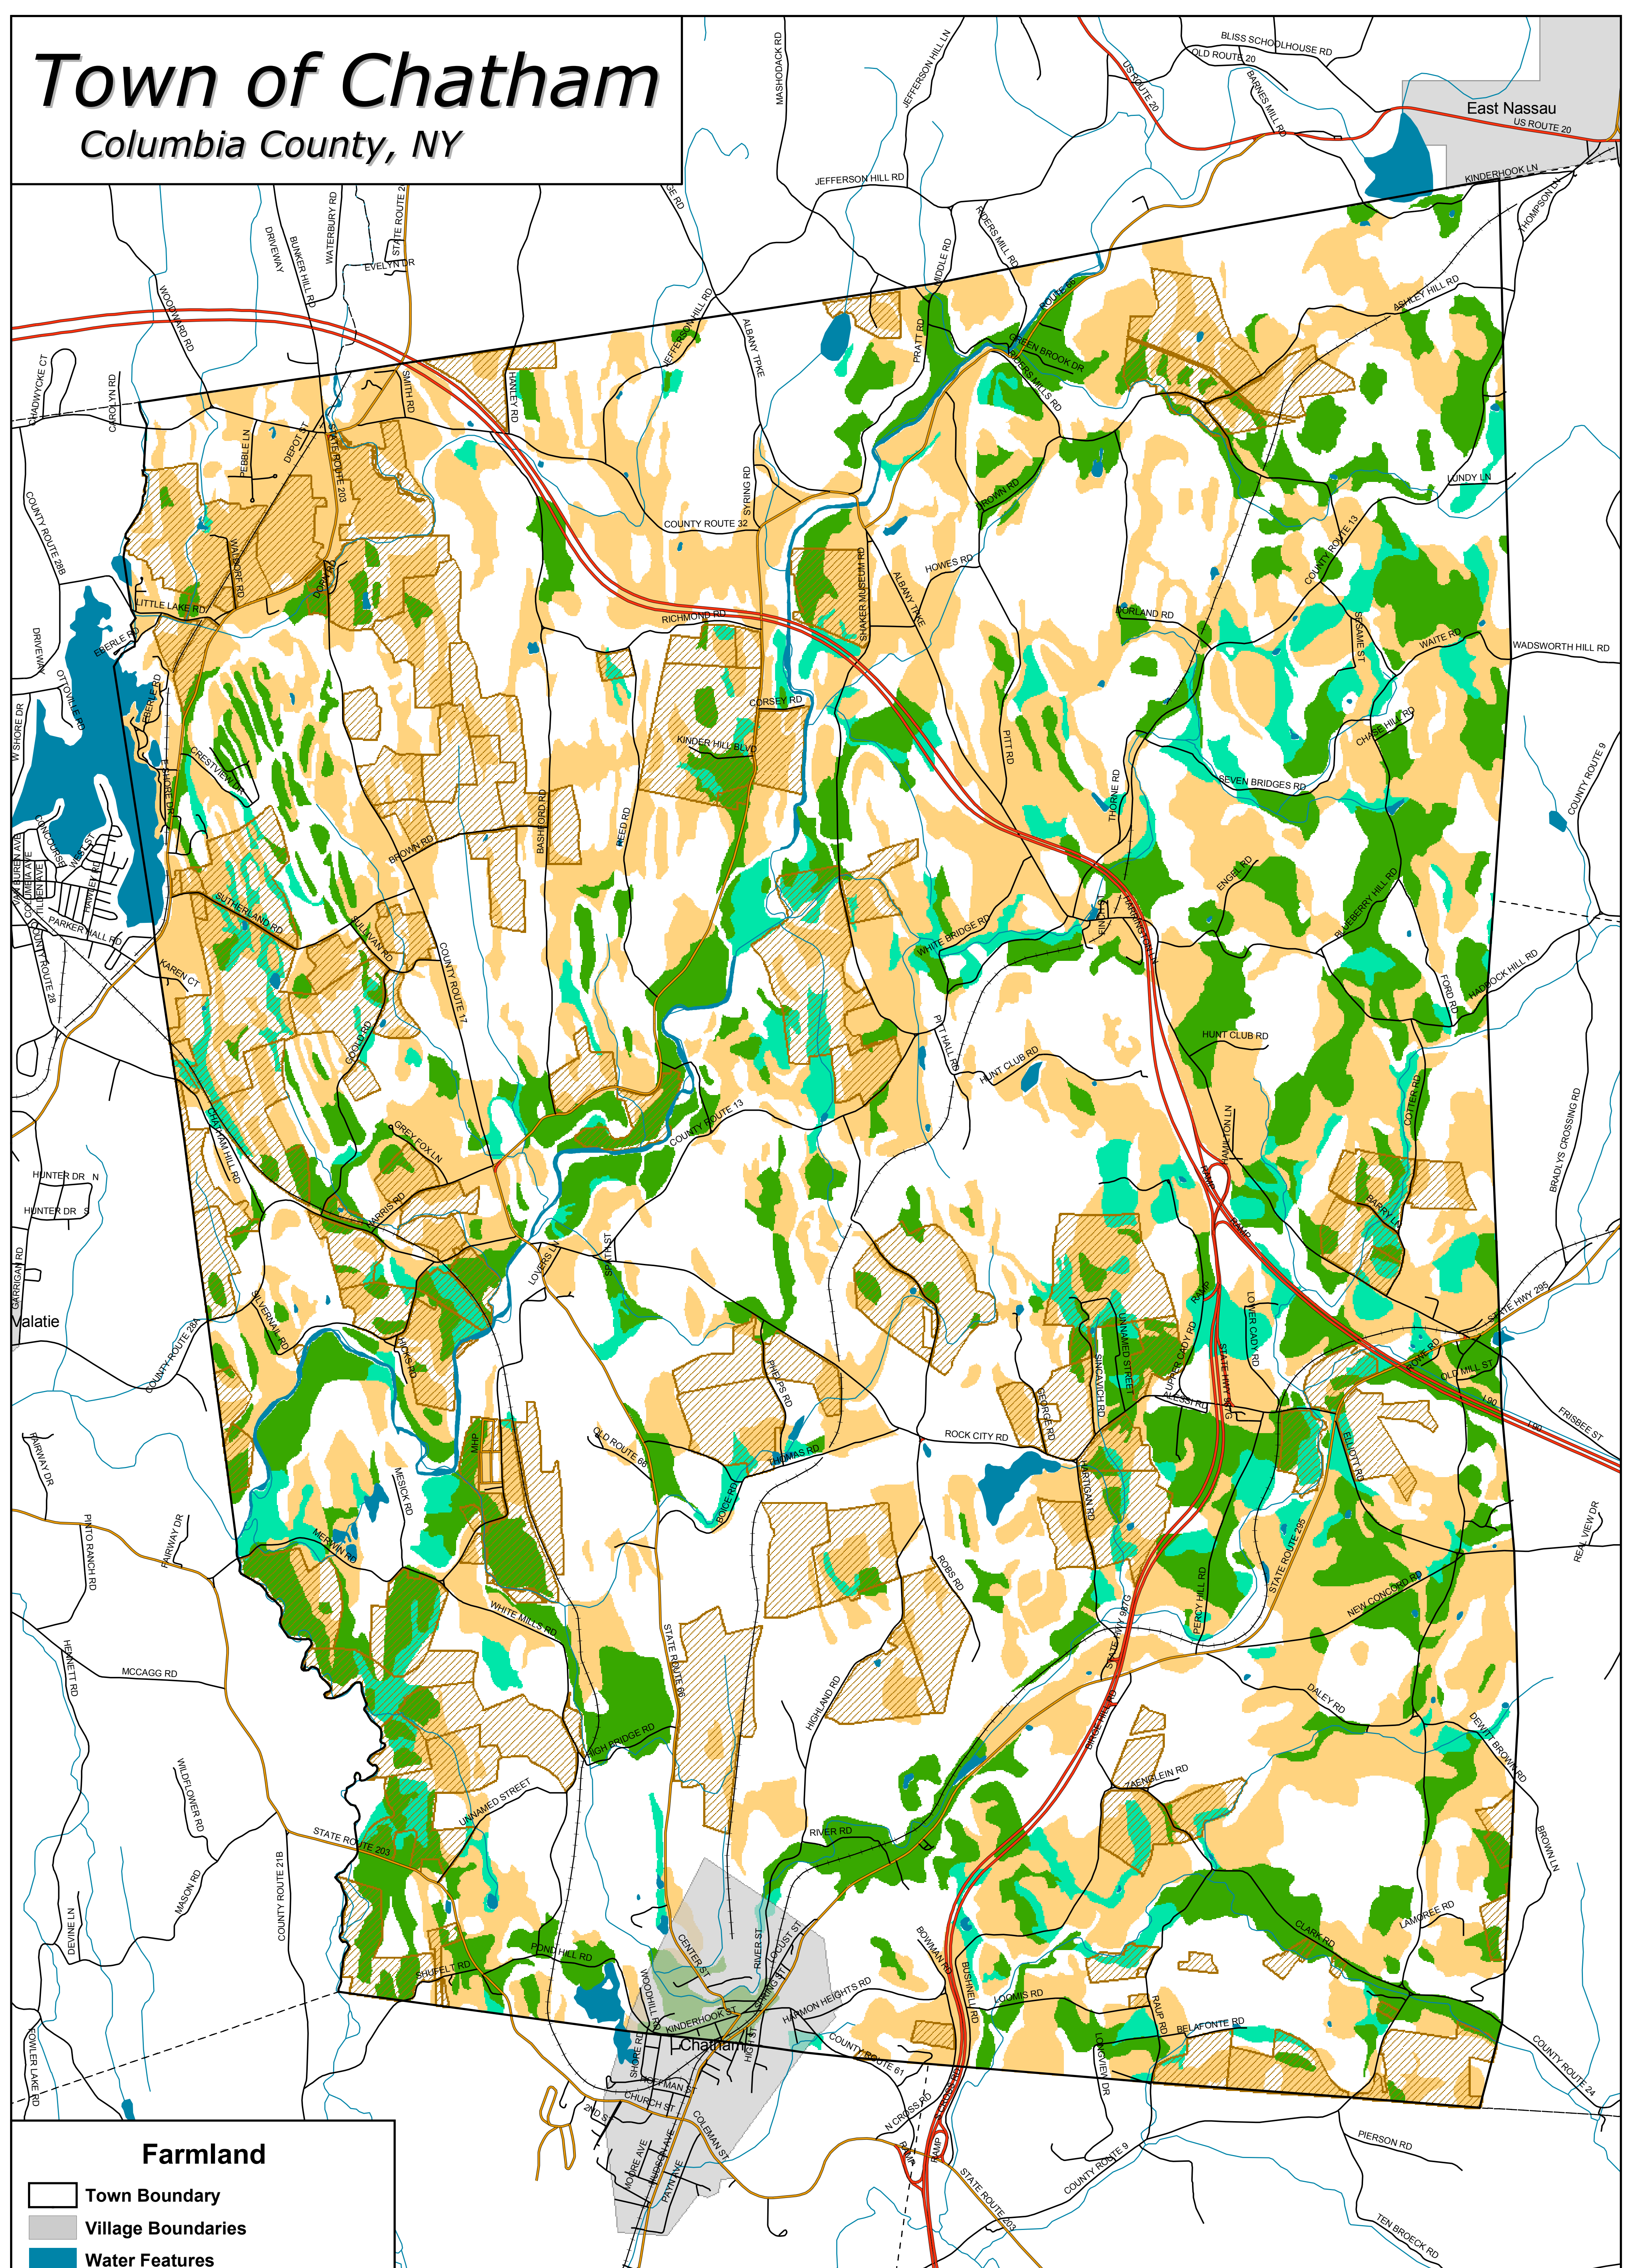

# Town of Chatham

## Columbia County, NY

### Farmland

-  Town Boundary
-  Village Boundaries
-  Water Features
-  Streams
-  Agriculture Class Parcels
- Farmland Soils**
-  All areas are prime farmland
-  Prime farmland if drained
-  Farmland of statewide importance