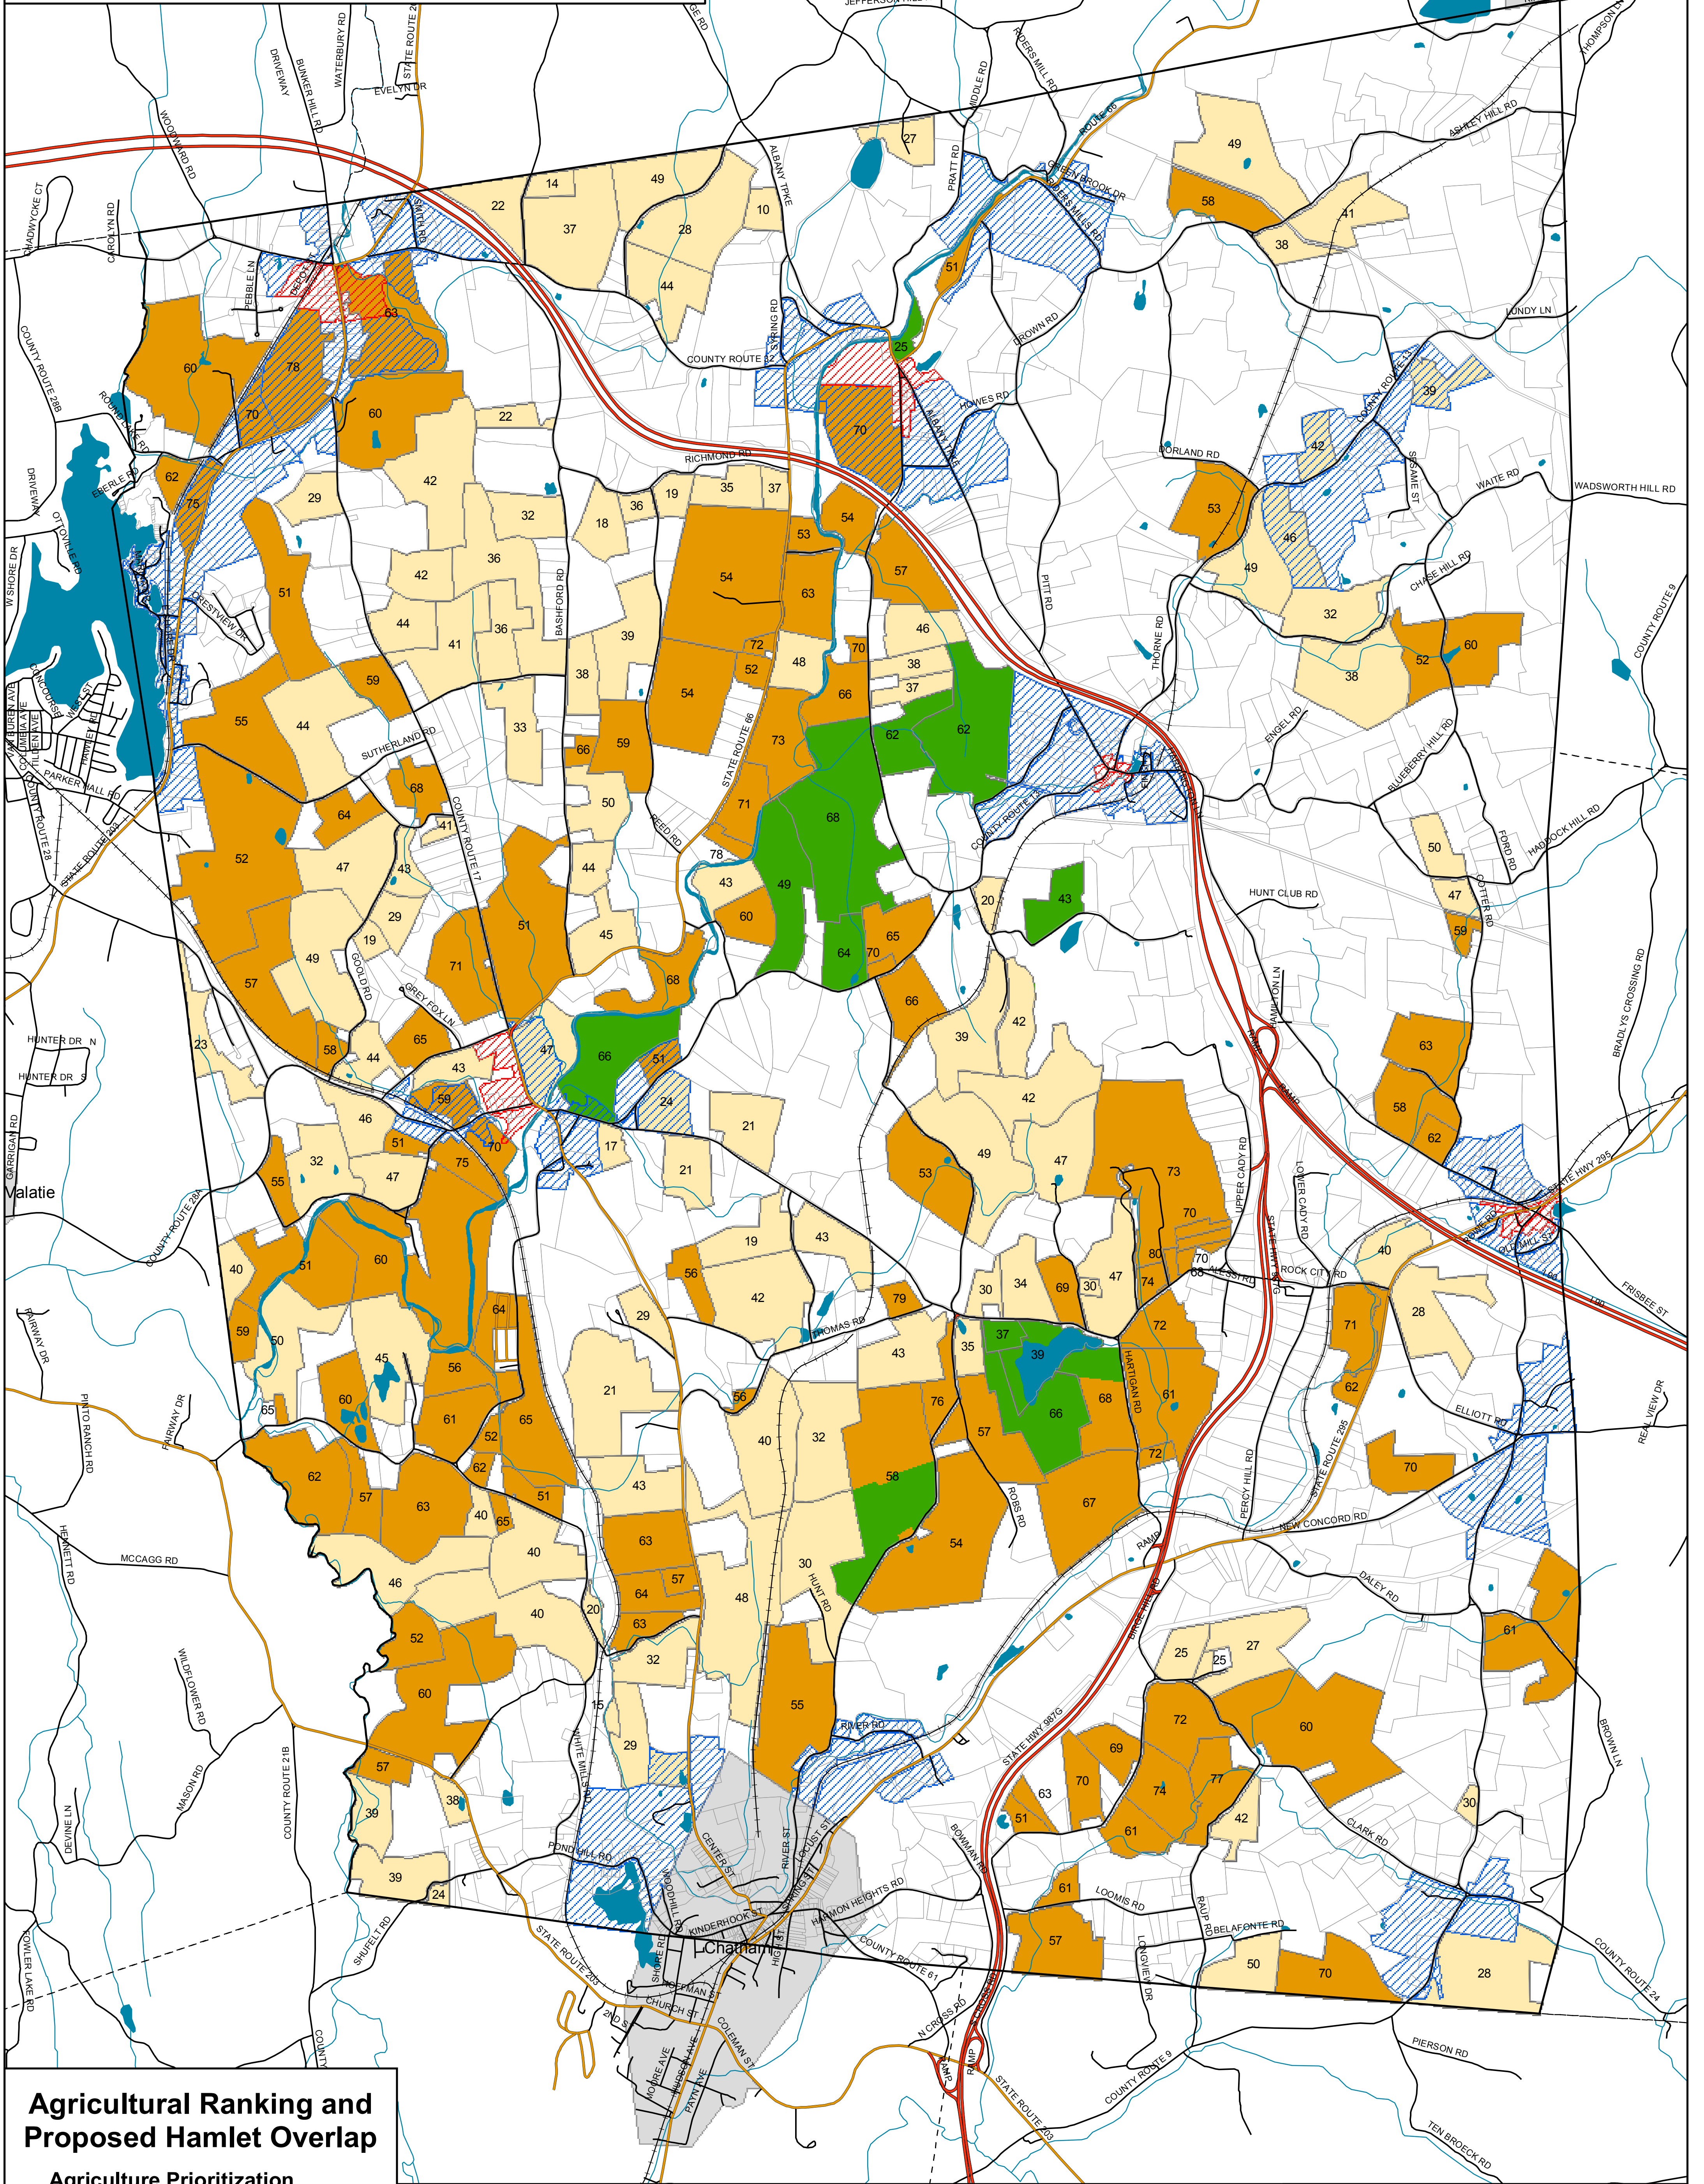

Town of Chatham

Columbia County, NY

Agricultural Ranking and Proposed Hamlet Overlap

Agriculture Prioritization

Higher Number = Higher Priority

10 - 50

51 - 80

Already Protected

Possible Hamlet-1 Districts

Possible Hamlet-2 Districts

0 0.5 1 2 Miles

Draft Map Date:
2-21-2007

Community Planning &
Environmental Associates

Nan Stolzenburg, AICP - www.planningbetterplaces.com

152 Stolzenburg Road, Berne, NY 12023