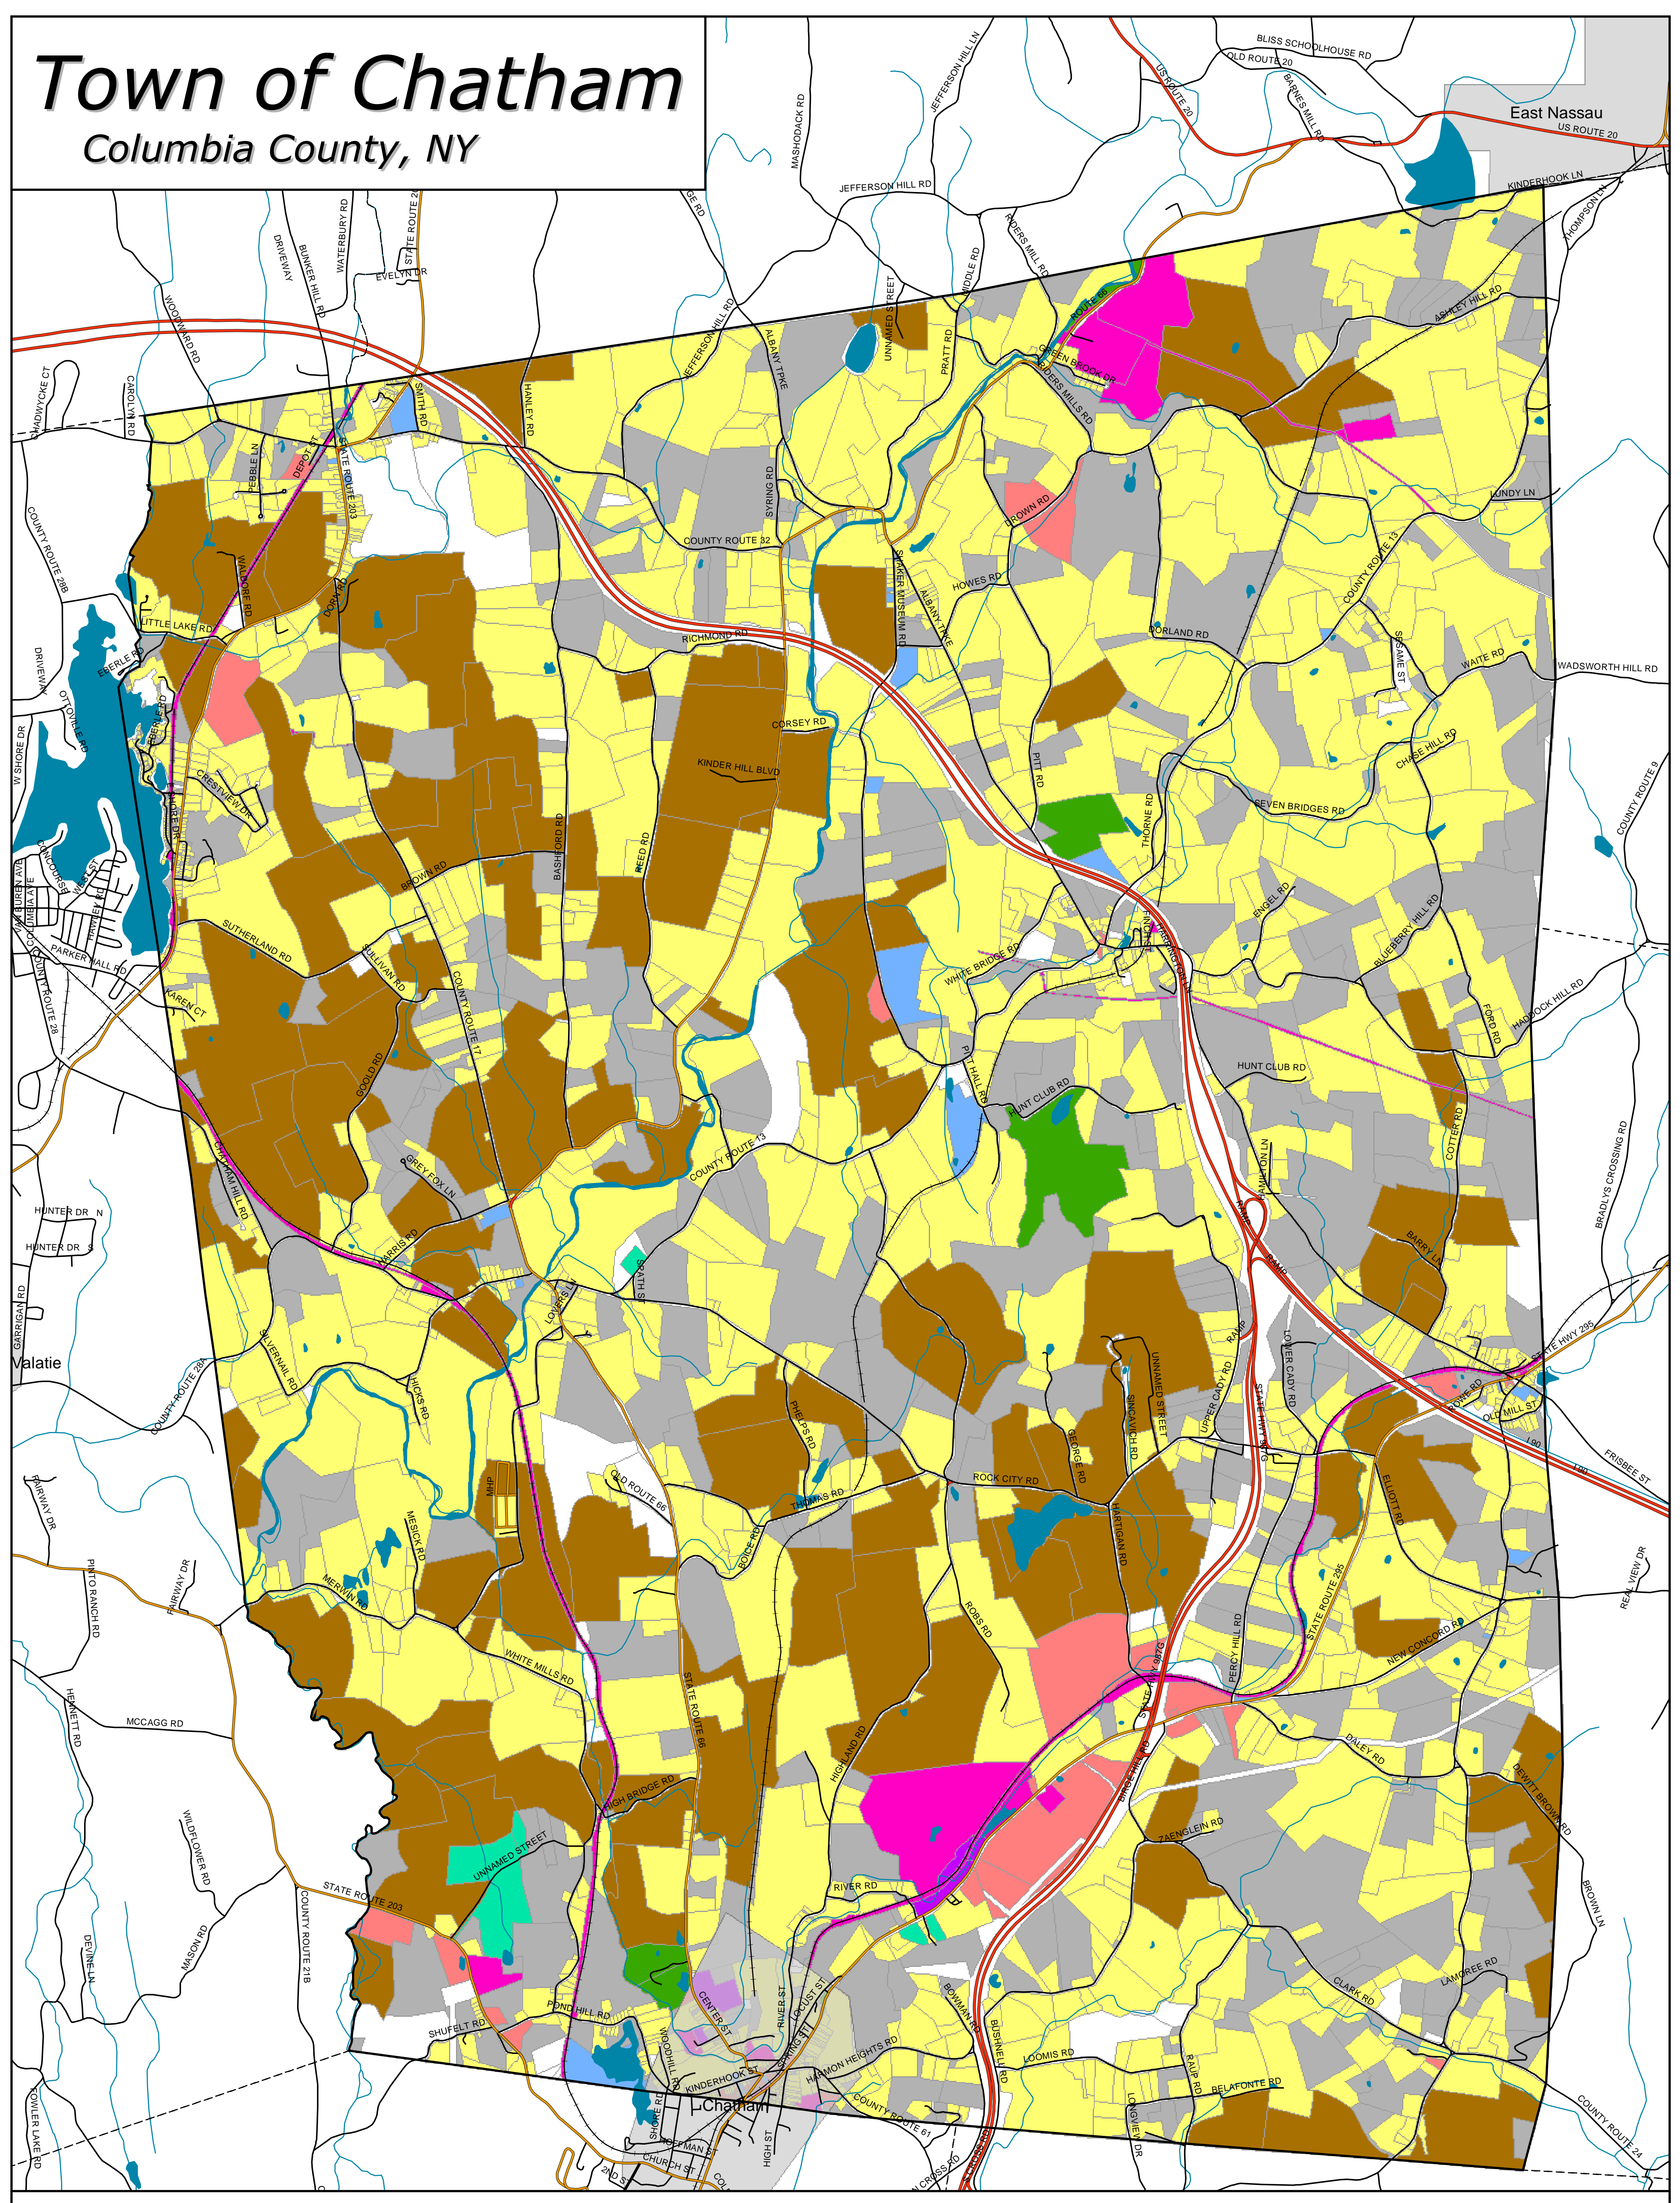

# Town of Chatham

## Columbia County, NY

| Property Class |                     |  |   |
|----------------|---------------------|--|---|
|                | Town Boundary       |  | Community Services                                  |
|                | Village Boundaries  |  | Agricultural  |
|                | Property Boundaries |  | Residential   |
|                | Water Features      |  | Public Services                                     |
|                | Streams             |  | Recreation and Entertainment                        |
|                |                     |  | Wild, Forested, Conservation Lands and Public Parks |
|                |                     |  | Commercial  |
|                |                     |  | Industrial  |
|                |                     |  | Vacant Land   |
|                |                     |  | UnKnown   |