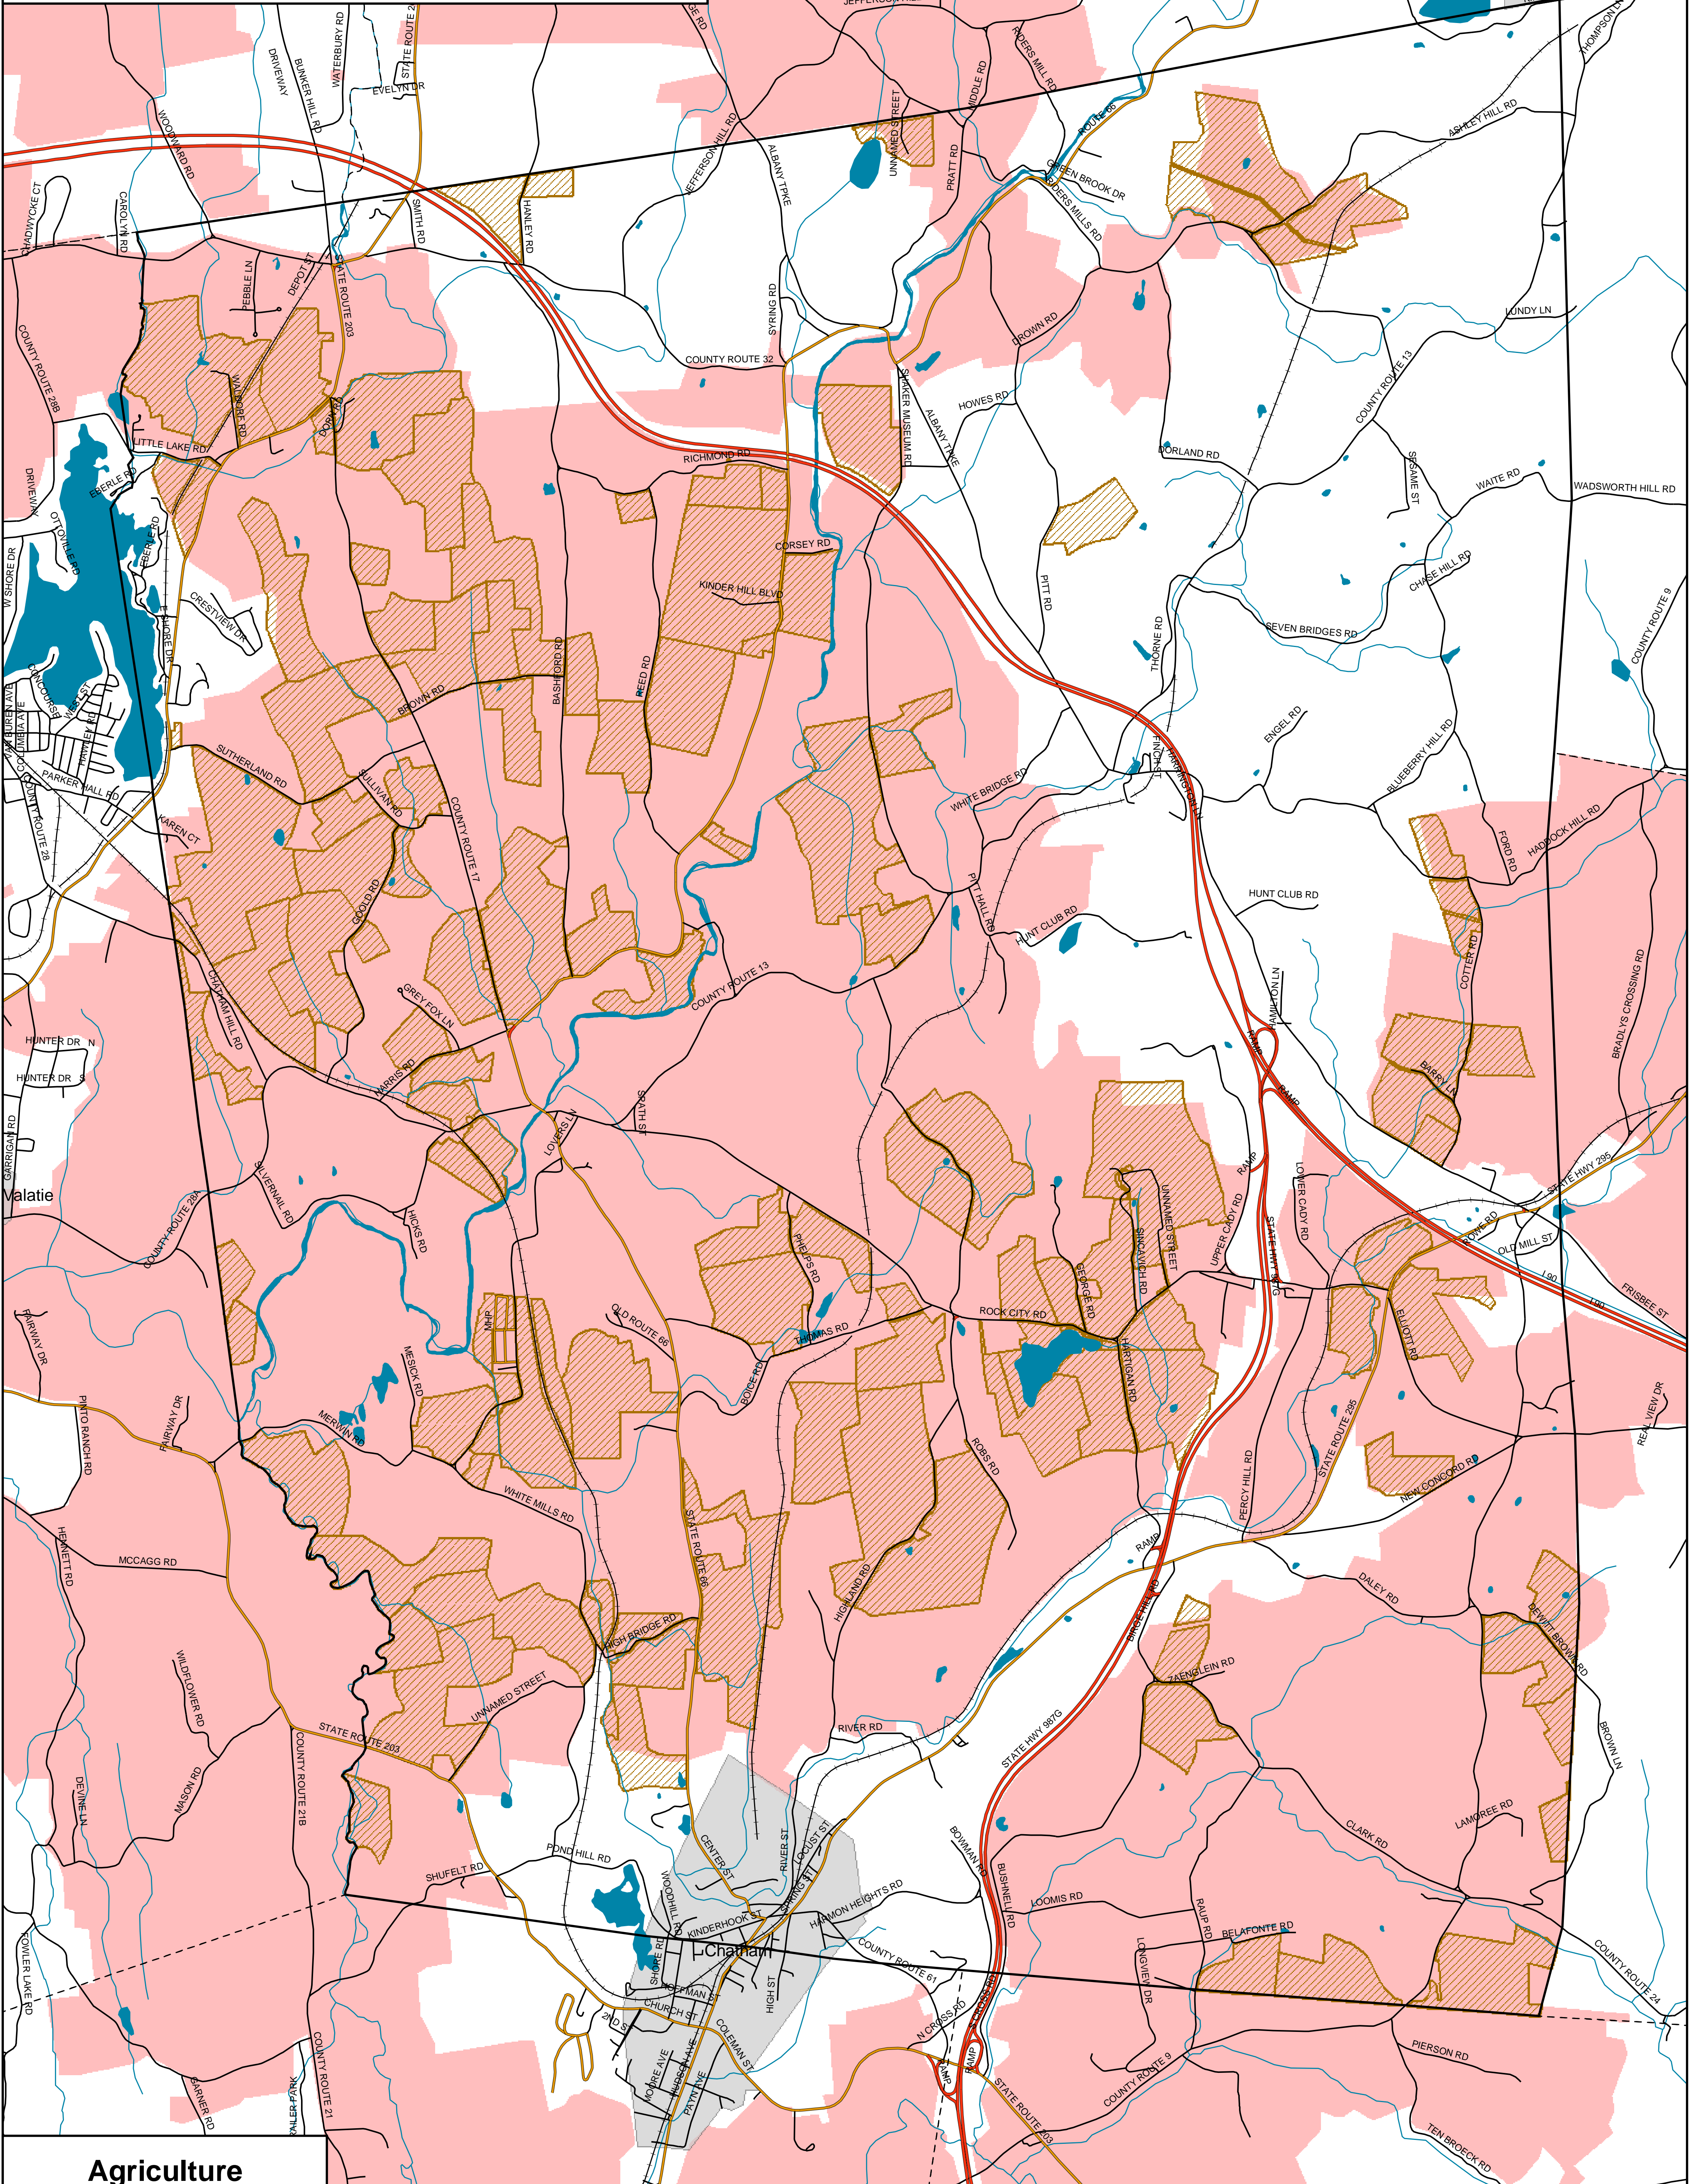

# Town of Chatham

## Columbia County, NY

**Agriculture**

-  Town Boundary
-  Village Boundaries
-  Water Features
-  Streams
-  Agricultural Districts
-  Agriculture Class Parcels

N

0      0.5      1      2 Miles

**Community Planning &  
Environmental Associates**