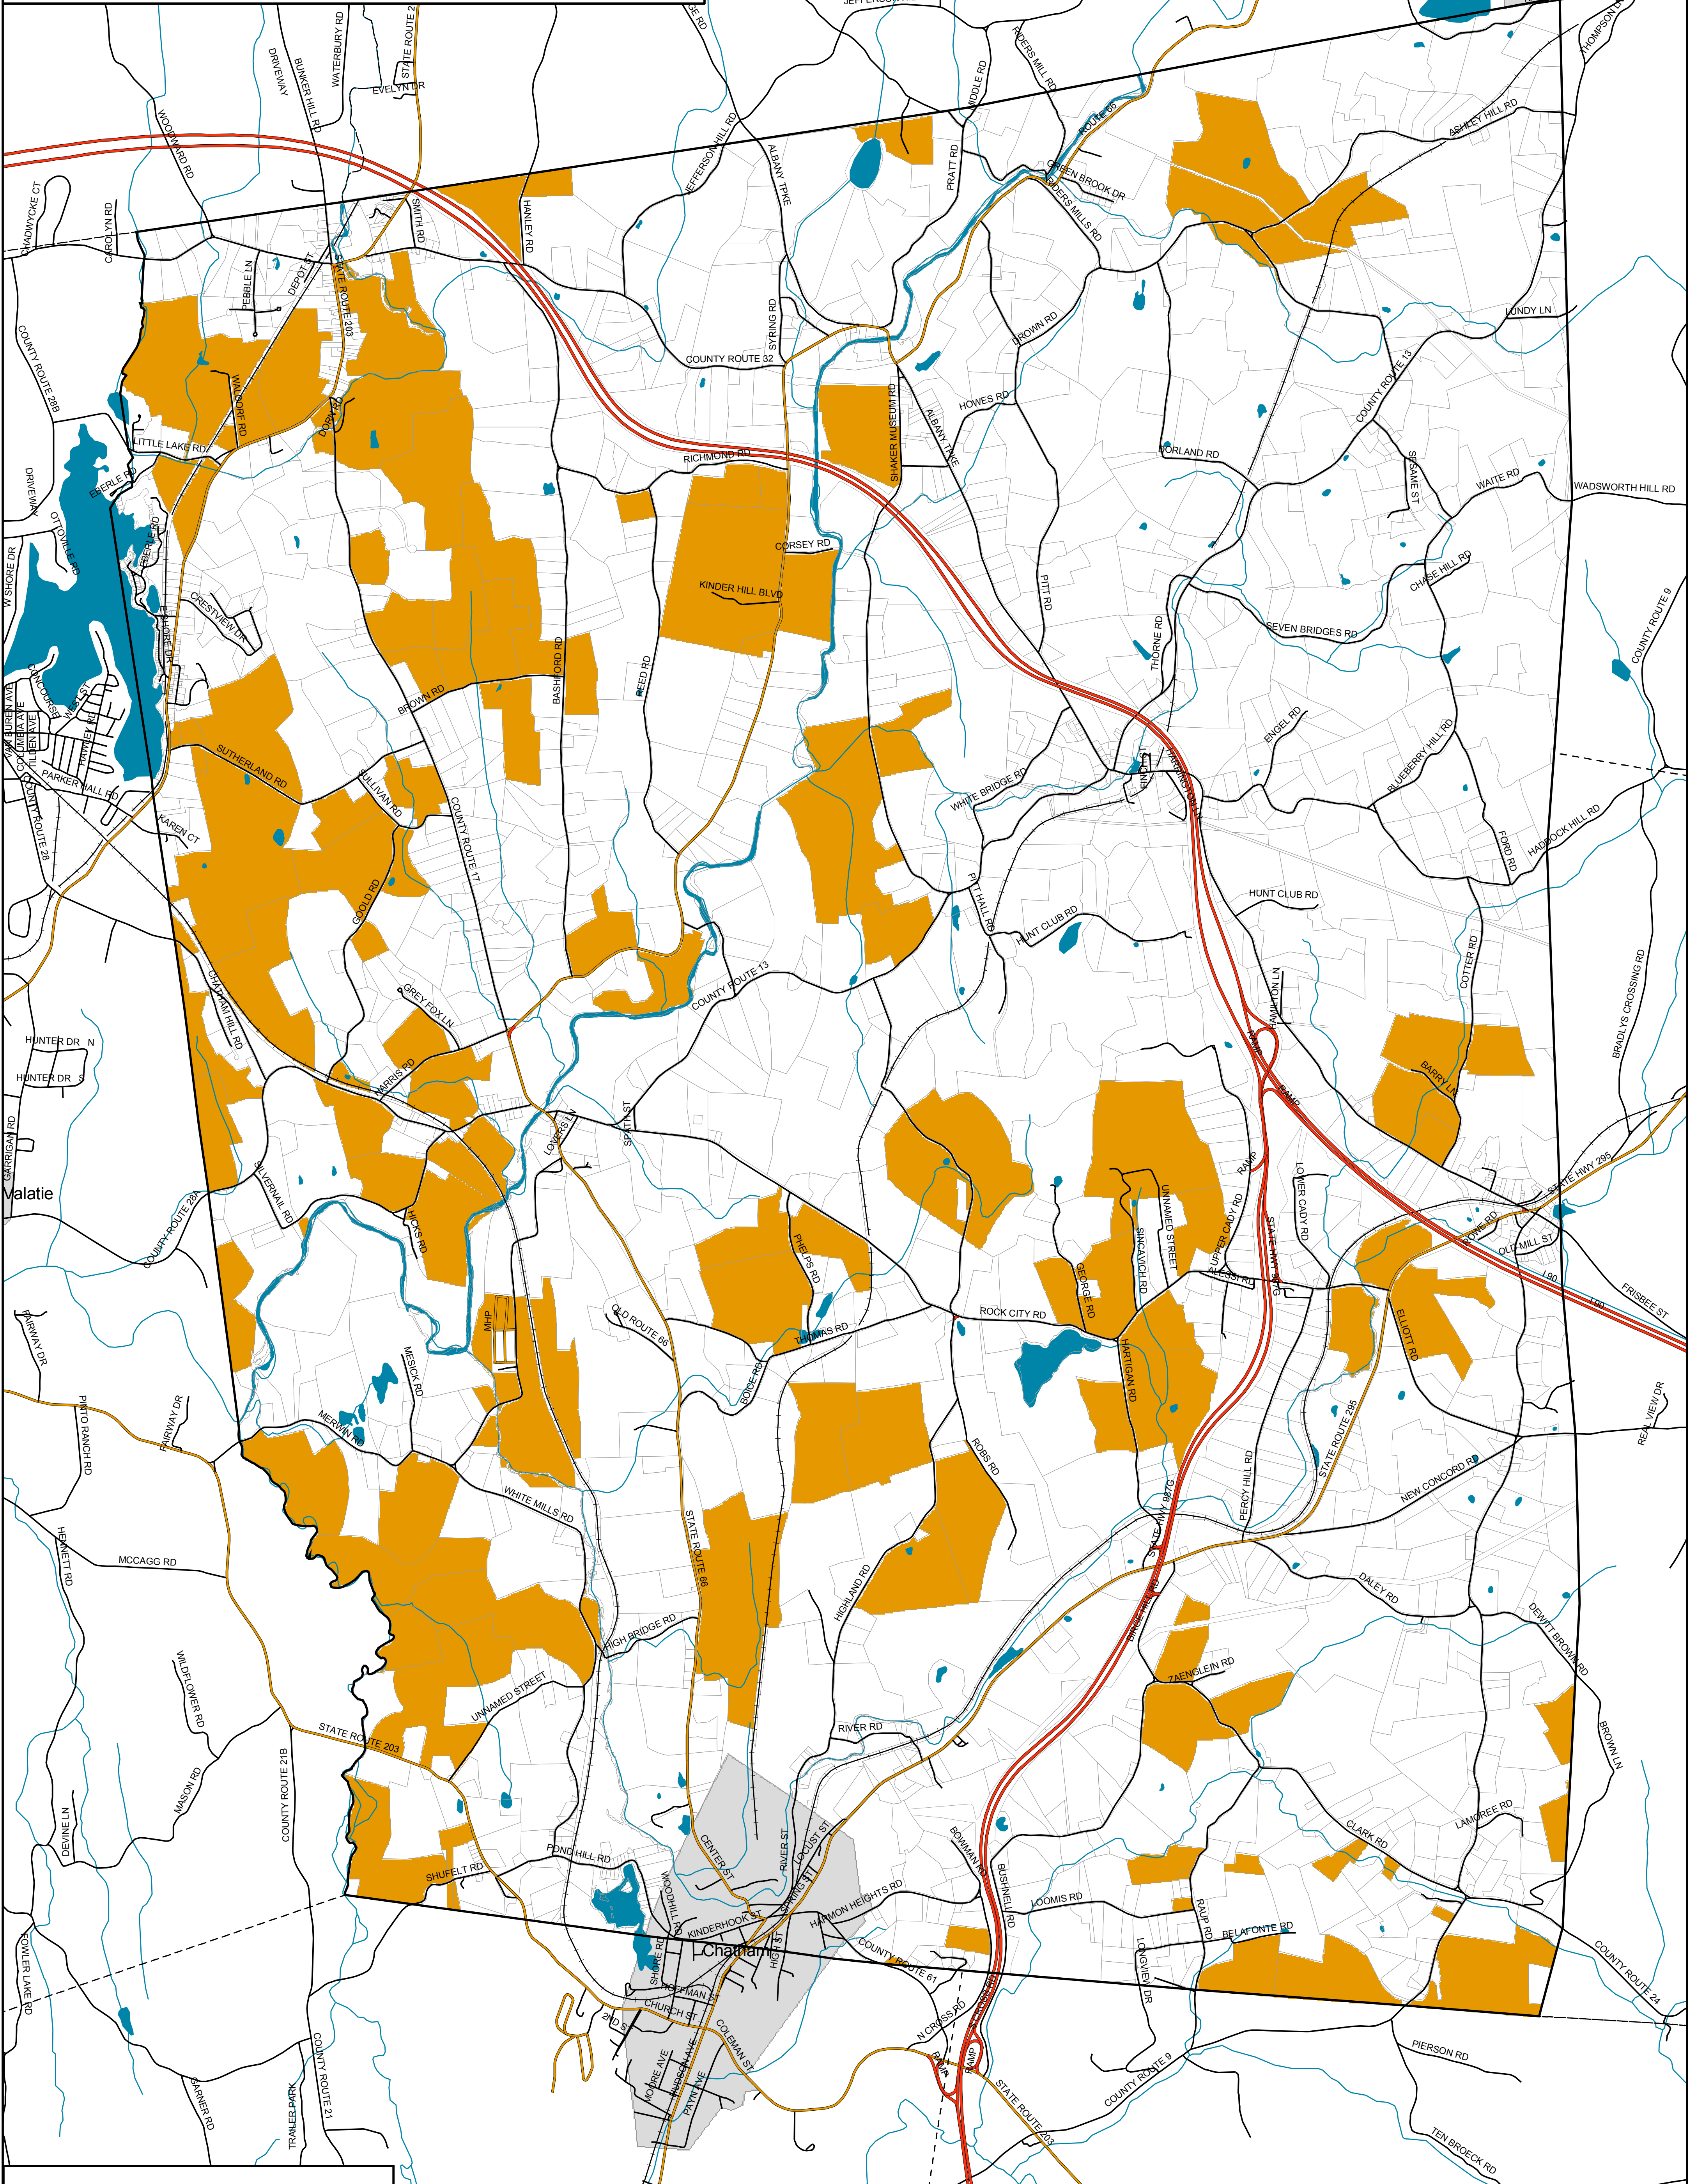

Town of Chatham

Columbia County, NY

Agriculture Class Parcels

-  Town Boundary
-  Village Boundaries
-  Water Features
-  Streams
-  Agriculture Class Parcels

Draft Map Date:
5-4-2009

**Community Planning &
Environmental Associates**