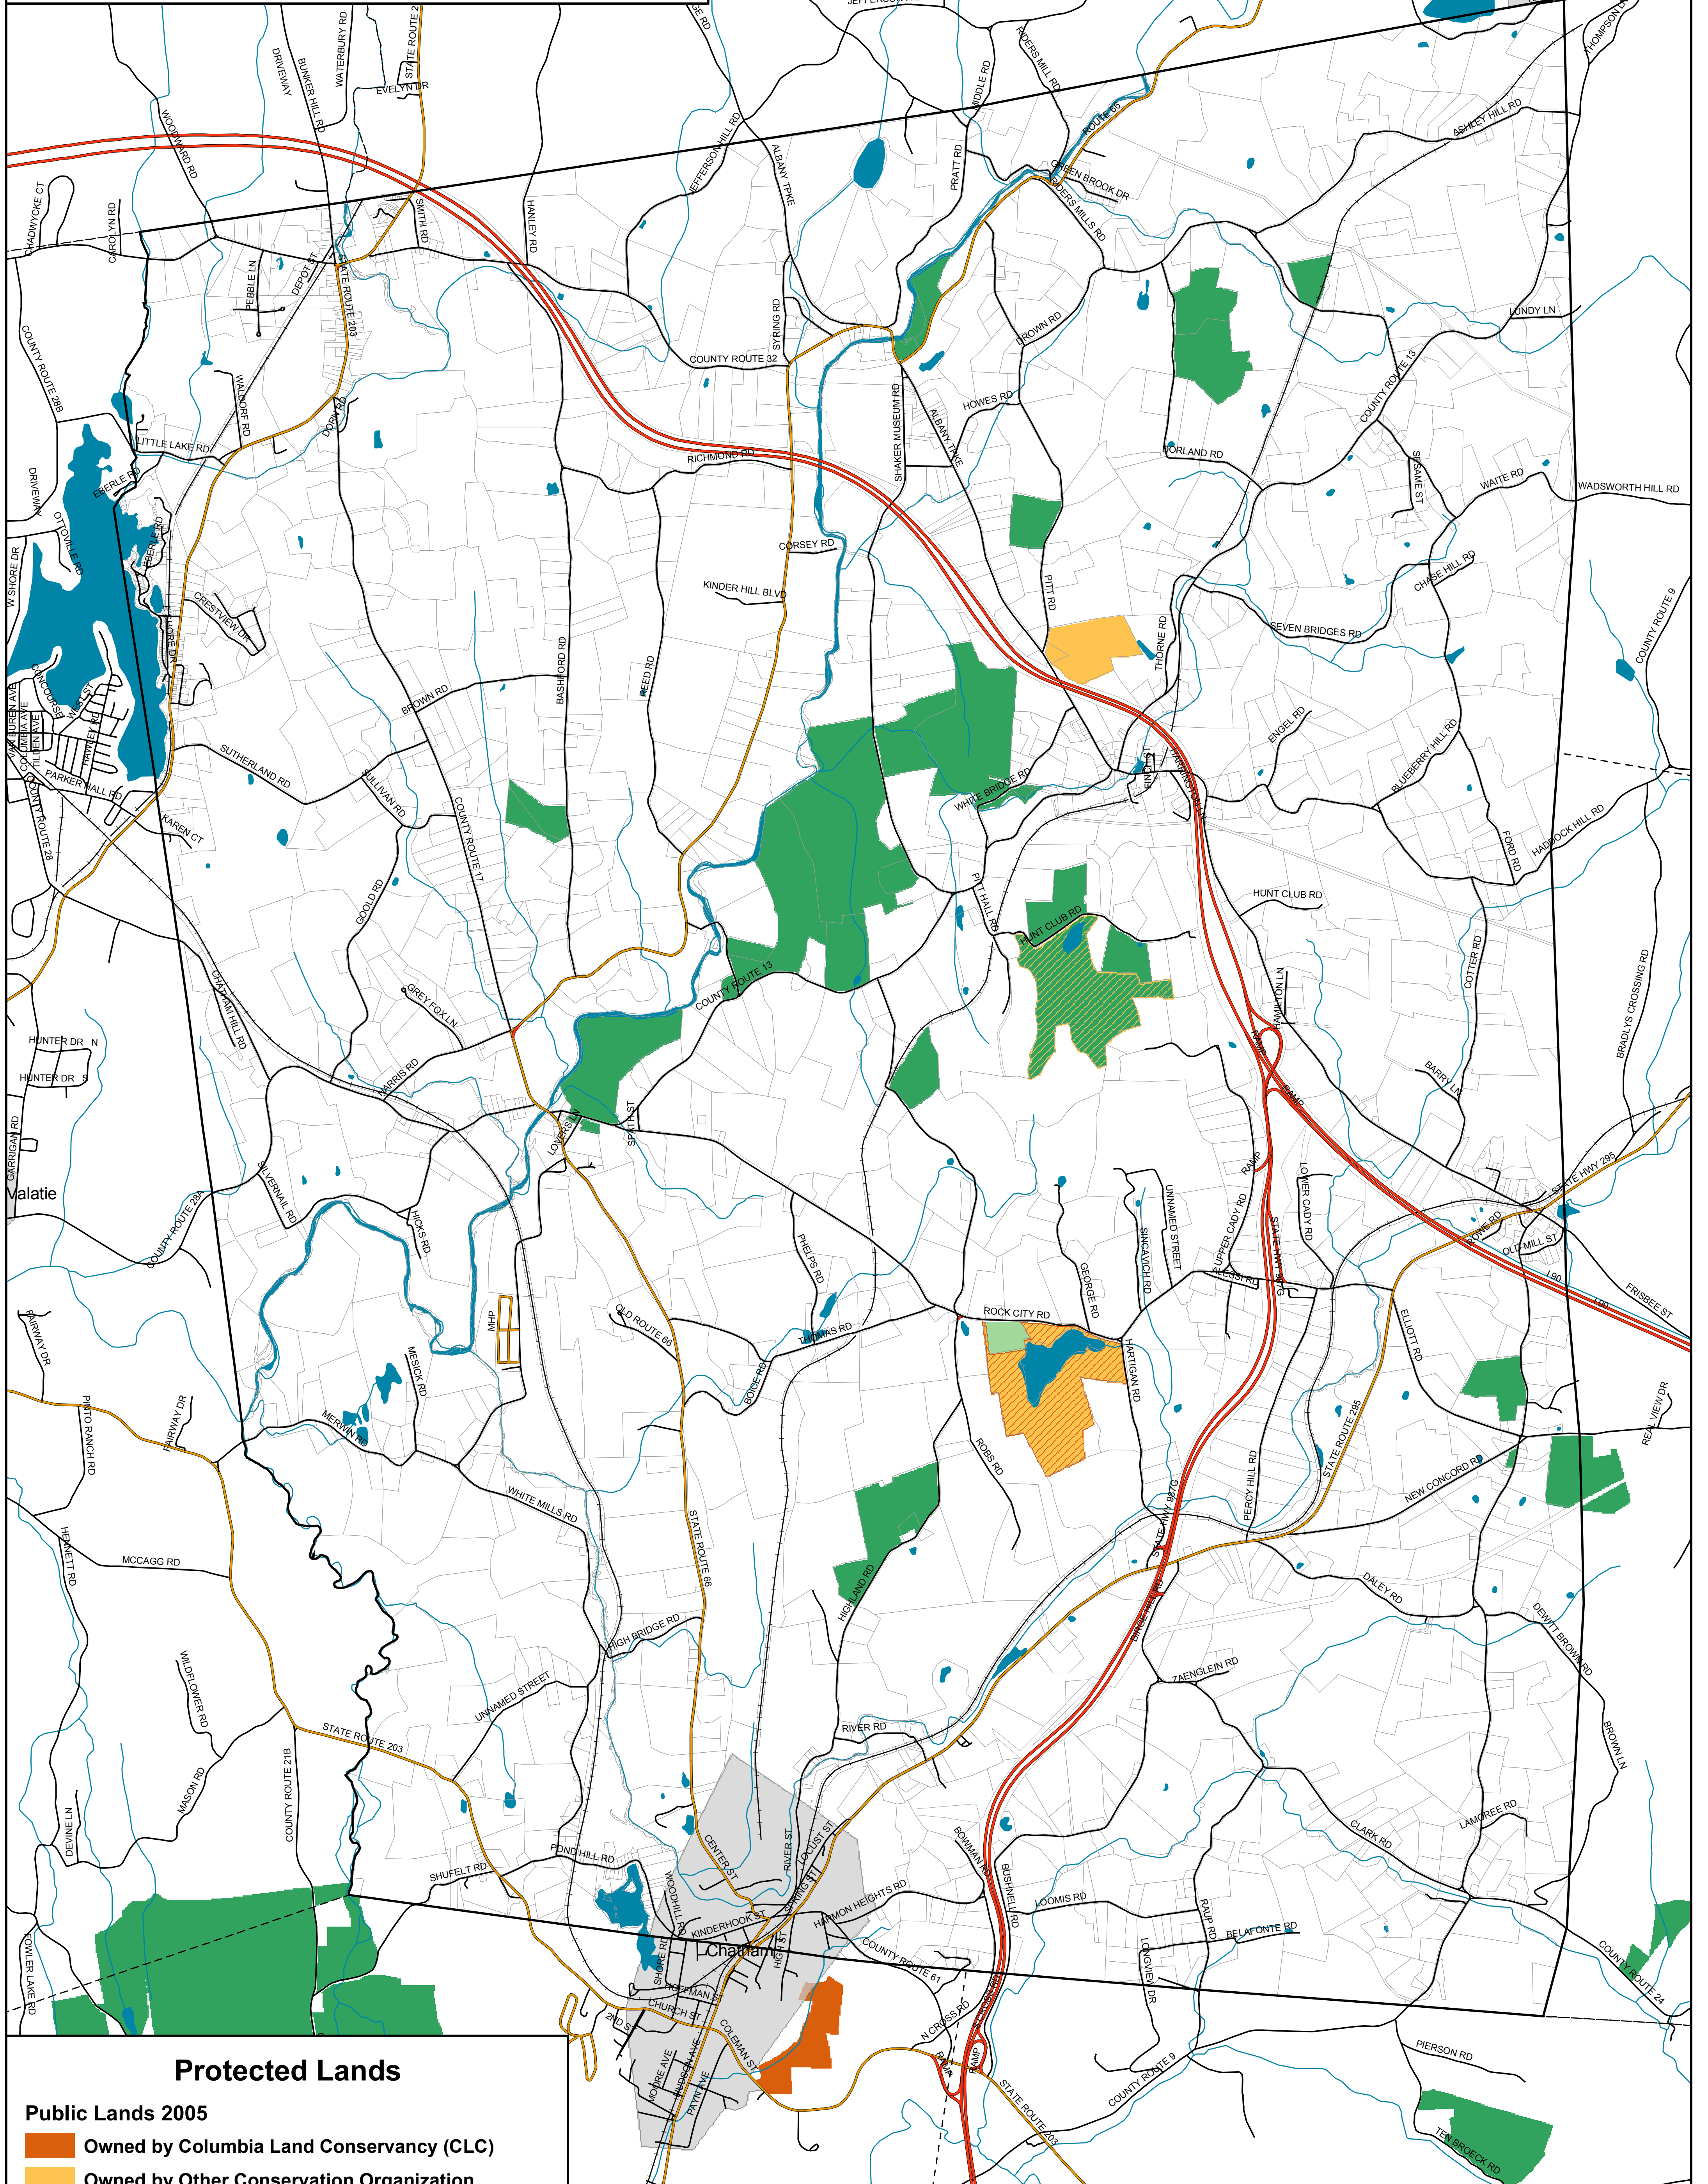

Town of Chatham

Columbia County, NY

Protected Lands

- Public Lands 2005**
 - Owned by Columbia Land Conservancy (CLC)
 - Owned by Other Conservation Organization
- Private Easements 2005**
 - Columbia Land Conservancy
 - Other Conservation Organization
- Special Interst 2005**
 - Protected with Conservation Easement held by CLC
 - Managed by CLC, Owned by Other Organization