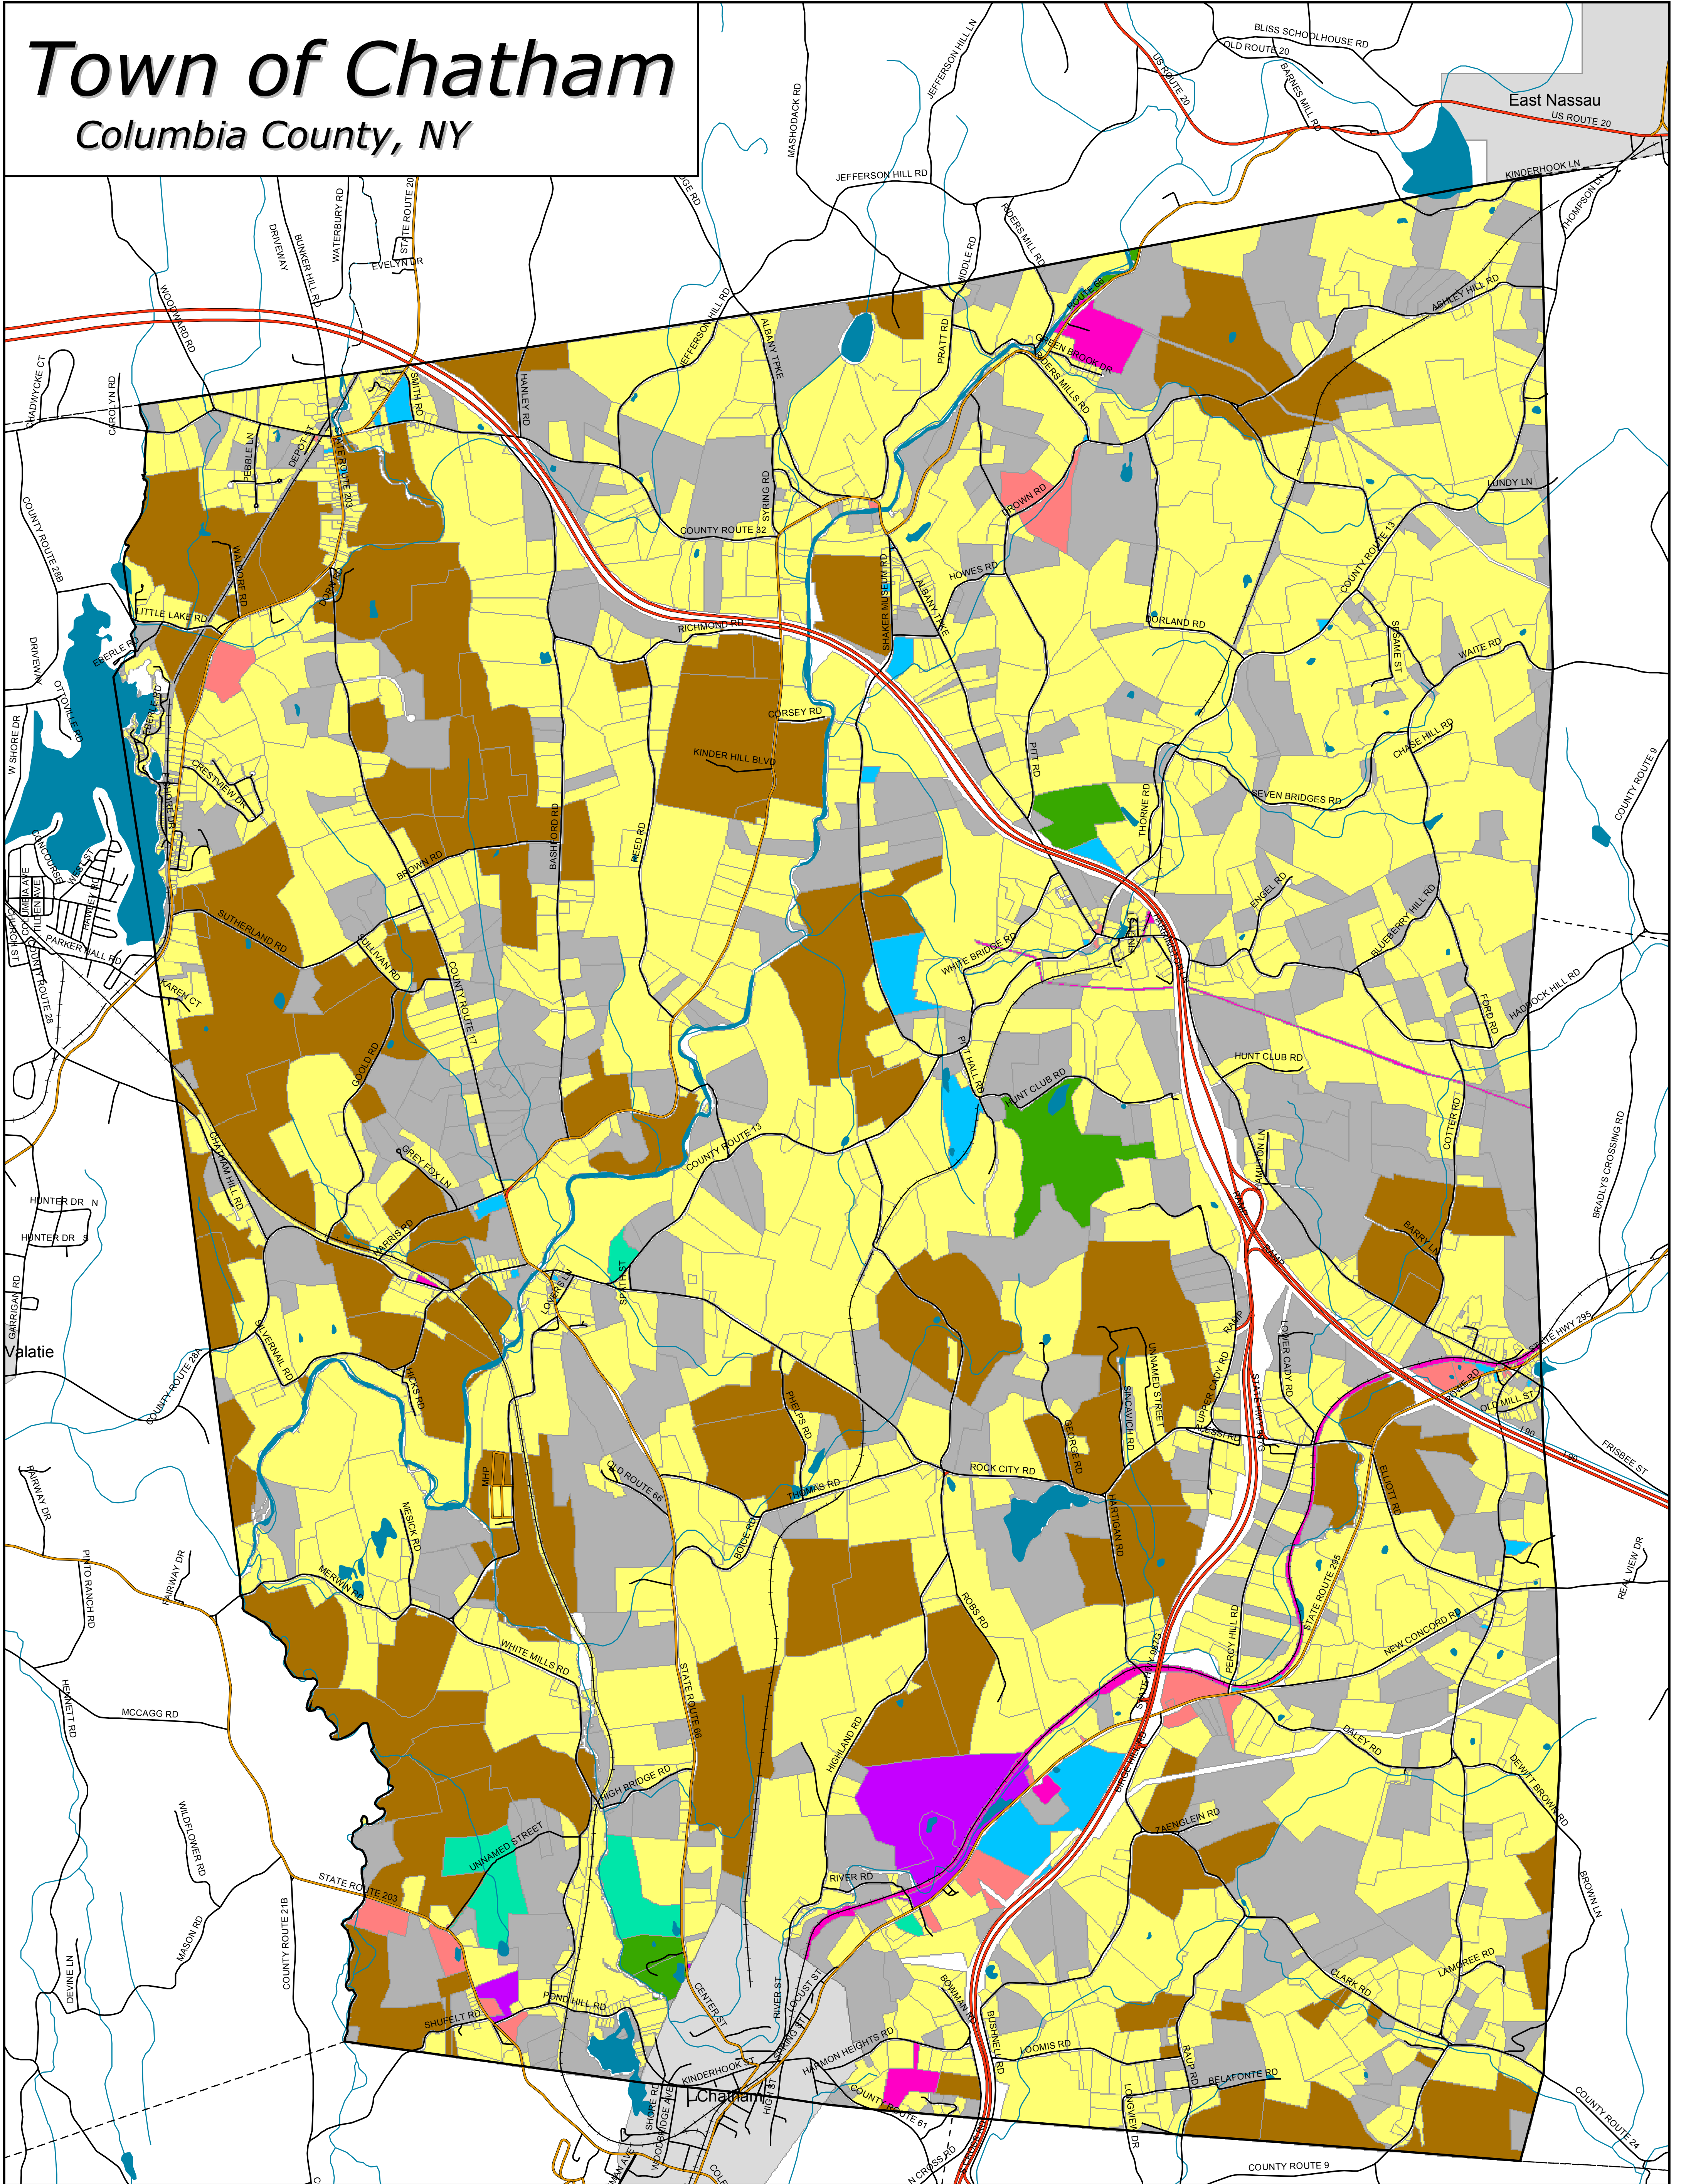

Town of Chatham

Columbia County, NY

Property Class			
	Town Boundary		Community Services
	Village Boundaries		Agricultural
	Property Boundaries		Residential
	Water Features		Commercial
	Streams		Industrial
			Public Services
			Recreation and Entertainment
			Wild, Forested, Conservation Lands and Public Parks
			Vacant Land

Draft Map Date:
5-4-2009

**Community Planning &
Environmental Associates**

Nan Stolzenburg, AICP - www.planningbetterplaces.com
152 Stolzenburg Road, Berne, NY 12023
Don Meltz, Planning and GIS - www.donmeltz.com